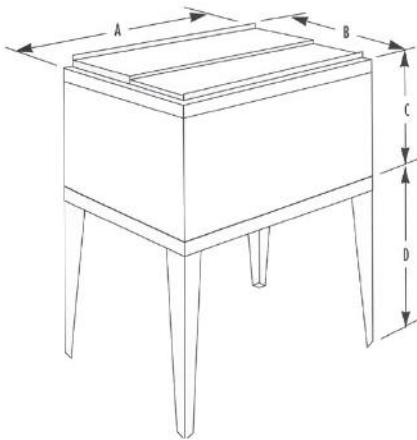

## KEEP IT COOL WITH TAPRITE ICE CHESTS!

- All stainless steel construction
  - Guaranteed void-free, foamed-in-place insulation
  - Available with sealed-in 7,8,9 circuit cold plates
- Ice chests available in free-standing and drop-in sizes; includes 60lb, 80lb, and 100lb capacities.

### FREE STANDING

OPTIONS	ICE CAPACITY	A	B	C	D
1522	60lbs	22"	15"	14 1/4"	19 1/4"
2123	80lbs	23"	21"	14 1/4"	19 1/4"
2123	100lbs	23"	21"	18 1/4"	15 1/4"

### DROP-IN

OPTIONS	ICE CAPACITY	A	B	C	D	C
1522	60lbs	23 7/8"	16 7/8"	14 1/4"	22"	15"
2123	80lbs	24 3/4"	22 3/4"	14 1/4"	23"	21"
2123	100lbs	24 3/4"	22 3/4"	18 1/4"	23"	21"

### FREE STANDING

*\*Stainless steel construction; complete with lids*

MODEL #	DESCRIPTION	ICE CAPACITY
FS-1522-7	15" X 22" Ice chest with 7 circuit pre-mix cold plate	60 lbs
FS-1522-8	15" X 22" Ice Chest with 8 circuit post-mix cold plate	60 lbs
FS-2123-7	21" X 23" Ice Chest with 7 circuit pre-mix cold plate	80 lbs
FS-2123-9	21" X 23" Ice Chest with 9 circuit post-mix cold plate	80 lbs
FS-2123-9-100	21" X 23" Ice Chest with 9 circuit post-mix cold plate	100 lbs