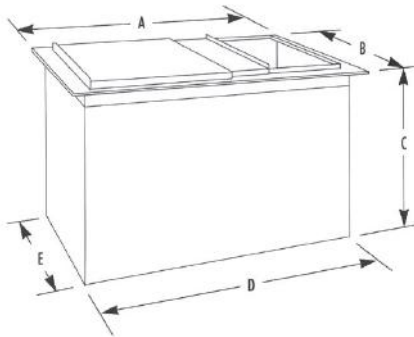

KEEP IT COOL WITH TAPRITE ICE CHESTS!

1. All stainless steel construction
   - Guaranteed void-free, foamed-in-place insulation
   - Available with sealed-in 7,8,9 circuit cold plates
2. Ice chests available in free-standing and drop-in sizes; includes 60lb, 80lb, and 100lb capacities.

FREE STANDING

OPTIONS	ICE CAPACITY	A	B	C	D
1522	60lbs	22"	15"	14 1/4"	19 1/4"
2123	80lbs	23"	21"	14 1/4"	19 1/4"
2123	100lbs	23"	21"	18 1/4"	15 1/4"

DROP-IN

OPTIONS	ICE CAPACITY	A	B	C	D	C
1522	60lbs	23 7/8"	16 7/8"	14 1/4"	22"	15"
2123	80lbs	24 3/4"	22 3/4"	14 1/4"	23"	21"
2123	100lbs	24 3/4"	22 3/4"	18 1/4"	23"	21"

FREE STANDING

*Stainless steel construction; complete with lids

MODEL #	DESCRIPTION	ICE CAPACITY
FS-1522-7	15" X 22" Ice chest with 7 circuit pre-mix cold plate	60 lbs
FS-1522-8	15" X 22" Ice Chest with 8 circuit post-mix cold plate	60 lbs
FS-2123-7	21" X 23" Ice Chest with 7 circuit pre-mix cold plate	80 lbs
FS-2123-9	21" X 23" Ice Chest with 9 circuit post-mix cold plate	80 lbs
FS-2123-9-100	21" X 23" Ice Chest with 9 circuit post-mix cold plate	100 lbs

FS-1522-7