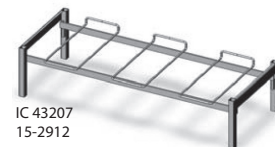

IC 43206
15-2913