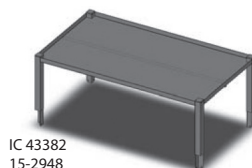

### Shelves

Part Number	McCann's Number	Width	Shelves
IC 44236	15-2904	15" (38.1 cm)	1
IC 43206	15-2913	28" (71.1cm)	1
IC 44238	15-2965	28" (71.1cm)	1
IC 43207	15-2902	28" (71.1cm)	2 w/riser
IC 44241	15-2907	28" (71.1cm)	3 w/ riser
IC 44240	15-2914	28" (71.1cm)	2
IC 43207	15-2912	41" (104.1cm)	1
IC 44243	15-2910	41" (104.1cm)	3 w/ riser

### Top Shelves

Part Number	McCann's Number	Width
IC 43382	15-2948	28" (71.1cm)

IC 43382  
15-2948

IC 44239  
15-2902

IC 44240  
15-2914