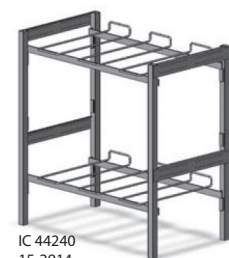

## Flat BIB Flex-Racks

IC 44239  
15-2902 - 28" Wide,  
2 shelf with riser

### Shelves

Part Number	McCann's Number	Width	Shelves
IC 44236	15-2904	15" (38.1 cm)	1
IC 43206	15-2913	28" (71.1cm)	1
IC 44238	15-2965	28" (71.1cm)	1
IC 43207	15-2902	28" (71.1cm)	2 w/riser
IC 44241	15-2907	28" (71.1cm)	3 w/ riser
IC 44240	15-2914	28" (71.1cm)	2
IC 43207	15-2912	41" (104.1cm)	1
IC 44243	15-2910	41" (104.1cm)	3 w/ riser

### Top Shelves

Part Number	McCann's Number	Width
IC 43382	15-2948	28" (71.1cm)

IC 43382  
15-2948

IC 44239  
15-2902

IC 44240  
15-2914