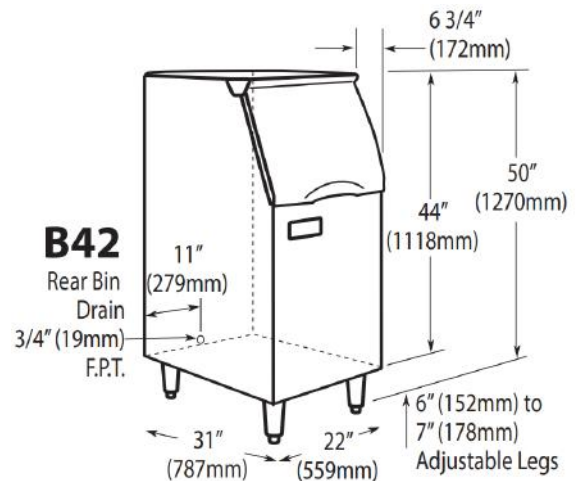

Ice-O-Matic Ice Bin Model B42PS Reduced Price

Part # B42PS
Serial # 20061280011396

Price \$925

B42PS slope front ice bin stores up to 351 lbs of ice

Features

- Durable aluminum finish prevents corrosion
- Polyethylene bin liner is insulated with foam for maximum ice preservation
- Use a KBT24 bin top for Ice-O-Matic nugget or flake ice machine (no need for CIM or ICE cube series)
- 6" sturdy adjustable legs, NSF approved
- Rear bin drain
- Shipping weight: 99 lbs

Please Note

- Minor damage to the front right lower edge (see page 2 for pictures)
- Tested, no leakage

Only one unit available.

B42PS Serial # 20061280011396 Ice Bin

Dent damage

Dent damage close-up

Dent damage close-up