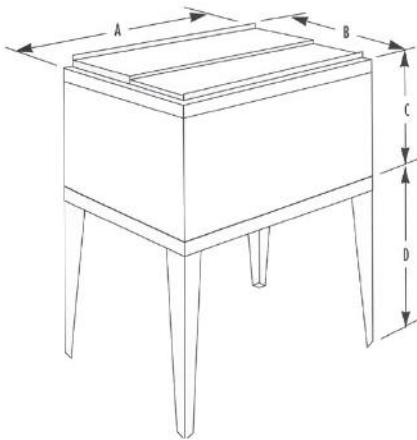

KEEP IT COOL WITH TAPRITE ICE CHESTS!

- All stainless steel construction
 - Guaranteed void-free, foamed-in-place insulation
 - Available with sealed-in 7,8,9 circuit cold plates
- Ice chests available in free-standing and drop-in sizes; includes 60lb, 80lb, and 100lb capacities.

FREE STANDING

OPTIONS	ICE CAPACITY	A	B	C	D
1522	60lbs	22"	15"	14 1/4"	19 1/4"
2123	80lbs	23"	21"	14 1/4"	19 1/4"
2123	100lbs	23"	21"	18 1/4"	15 1/4"

DROP-IN

OPTIONS	ICE CAPACITY	A	B	C	D	C
1522	60lbs	23 7/8"	16 7/8"	14 1/4"	22"	15"
2123	80lbs	24 3/4"	22 3/4"	14 1/4"	23"	21"
2123	100lbs	24 3/4"	22 3/4"	18 1/4"	23"	21"

FREE STANDING

**Stainless steel construction; complete with lids*

MODEL #	DESCRIPTION	ICE CAPACITY
FS-1522-7	15" X 22" Ice chest with 7 circuit pre-mix cold plate	60 lbs
FS-1522-8	15" X 22" Ice Chest with 8 circuit post-mix cold plate	60 lbs
FS-2123-7	21" X 23" Ice Chest with 7 circuit pre-mix cold plate	80 lbs
FS-2123-9	21" X 23" Ice Chest with 9 circuit post-mix cold plate	80 lbs
FS-2123-9-100	21" X 23" Ice Chest with 9 circuit post-mix cold plate	100 lbs

FS-1522-7

FS-2123-7

FS-1522-8

FS-2123-9

FS-2123-9-100

DROP-IN

**Stainless steel construction; complete with lids*

MODEL #	DESCRIPTION
DI-1522-7	15" X 22" Ice Chest with 8 circuit post-mix cold plate Ice Capacity - 60 lbs
DI-1522-8	15" X 22" Ice Chest with 8 circuit post-mix cold plate Ice Capacity - 60 lbs
DI-2123-7	21" X 23" Ice Chest with 7 circuit pre-mix cold plate Ice Capacity - 80 lbs
DI-2123-9	21" X 23" Ice Chest with 9 circuit post-mix cold plate Ice Capacity - 80 lbs
DI-2123-9-100	21" X 23" Ice Chest with 9 circuit post-mix cold plate Ice Capacity - 100 lbs