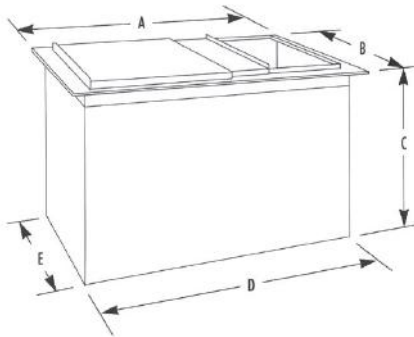

KEEP IT COOL WITH TAPRITE ICE CHESTS!

- All stainless steel construction
 - Guaranteed void-free, foamed-in-place insulation
 - Available with sealed-in 7,8,9 circuit cold plates
- Ice chests available in free-standing and drop-in sizes; includes 60lb, 80lb, and 100lb capacities.

FREE STANDING

OPTIONS	ICE CAPACITY	A	B	C	D
1522	60lbs	22"	15"	14 1/4"	19 1/4"
2123	80lbs	23"	21"	14 1/4"	19 1/4"
2123	100lbs	23"	21"	18 1/4"	15 1/4"

DROP-IN

OPTIONS	ICE CAPACITY	A	B	C	D	C
1522	60lbs	23 7/8"	16 7/8"	14 1/4"	22"	15"
2123	80lbs	24 3/4"	22 3/4"	14 1/4"	23"	21"
2123	100lbs	24 3/4"	22 3/4"	18 1/4"	23"	21"

FREE STANDING

**Stainless steel construction; complete with lids*

MODEL #	DESCRIPTION	ICE CAPACITY
FS-1522-7	15" X 22" Ice chest with 7 circuit pre-mix cold plate	60 lbs
FS-1522-8	15" X 22" Ice Chest with 8 circuit post-mix cold plate	60 lbs
FS-2123-7	21" X 23" Ice Chest with 7 circuit pre-mix cold plate	80 lbs
FS-2123-9	21" X 23" Ice Chest with 9 circuit post-mix cold plate	80 lbs
FS-2123-9-100	21" X 23" Ice Chest with 9 circuit post-mix cold plate	100 lbs

FS-1522-7

FS-2123-7

FS-1522-8

FS-2123-9

FS-2123-9-100

DROP-IN

**Stainless steel construction; complete with lids*

MODEL #	DESCRIPTION
DI-1522-7	15" X 22" Ice Chest with 8 circuit post-mix cold plate Ice Capacity - 60 lbs
DI-1522-8	15" X 22" Ice Chest with 8 circuit post-mix cold plate Ice Capacity - 60 lbs
DI-2123-7	21" X 23" Ice Chest with 7 circuit pre-mix cold plate Ice Capacity - 80 lbs
DI-2123-9	21" X 23" Ice Chest with 9 circuit post-mix cold plate Ice Capacity - 80 lbs
DI-2123-9-100	21" X 23" Ice Chest with 9 circuit post-mix cold plate Ice Capacity - 100 lbs