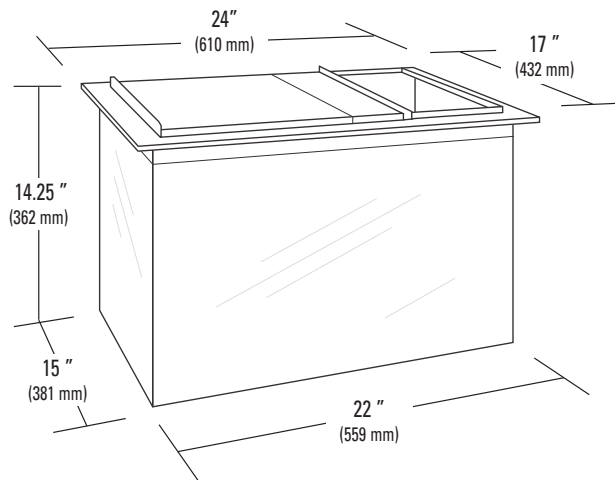

☐ IC 415 Drop In   ☐ IC 421 Drop In   ☐ IC 415 Free Standing   ☐ IC 421 Free Standing

IC 415 Drop In