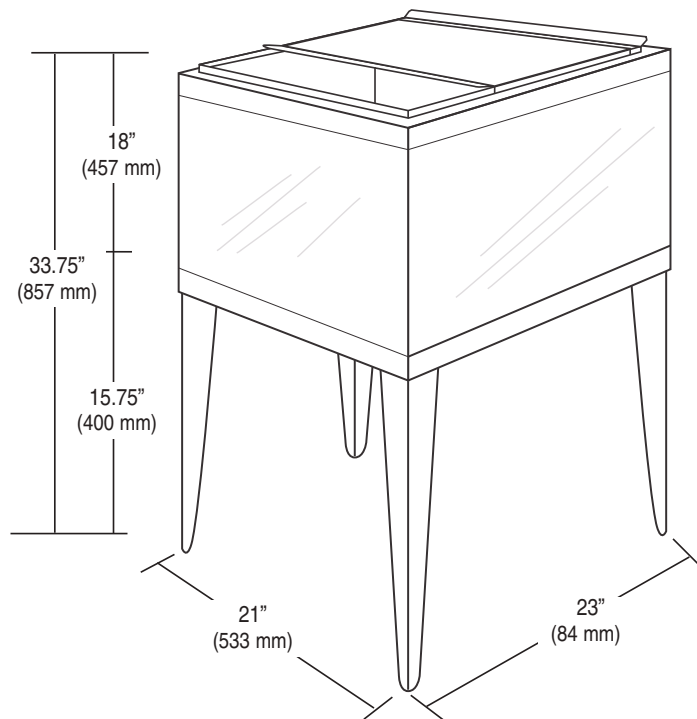

#### Dimensions

IC 415 Drop In:

8 Circuit Cold Plate - 22" W x 15" D x 14.25" H  
(559 mm W x 381 mm D x 362 mm H)

IC 421 Drop In:

9 Circuit Cold Plate - 23" W x 21" D x 17.25" H  
(584 mm W x 533 mm D x 438 mm H)

IC 415 Free Standing:

8 Circuit Cold Plate - 22" W x 15" D x 14" H  
(559 mm W x 381 mm D x 356 mm H)

IC 421 Free Standing:

9 Circuit Cold Plate - 23" W x 21" D x 18" H  
(584 mm W x 533 mm D x 457 mm H)