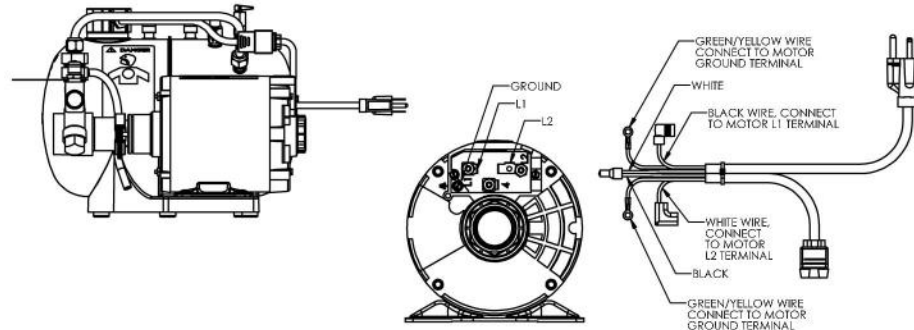

MOTOR WIRE CONNECTION DETAIL

McCann's
Engineering & Mfg. Co.
4570 W. Colorado Blvd.
Los Angeles CA 90039
ASSY., MCCANN'S
CARBONATOR
E400397