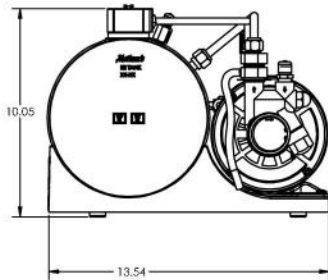

MOTOR WIRE CONNECTION DETAIL

McCann's
Engineering & Mfg. Co.
4570 W. Colorado Blvd.
Los Angeles CA 90039
ASSY., MCCANN'S
CARBONATOR
E400397