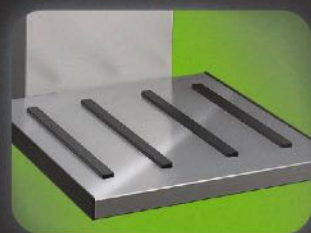

Solid Construction
FETCO's reputation is second to none for precision craftsmanship and everlasting durability.

* Shown with 2ea. 3.5 Gallon Iced Tea Dispenser (ITD-2135). (Sold separately.)