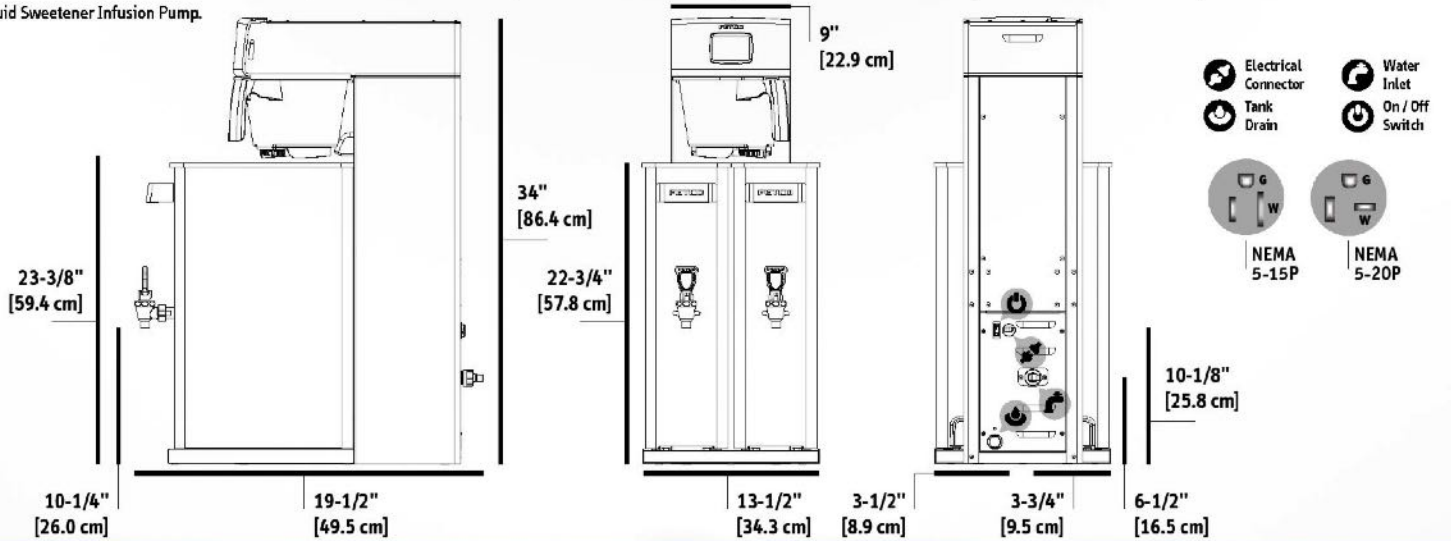

Water Specification

Water Inlet 1/4" Male Flare Fitting	Minimum Flow Rate 1 gpm [3.8 lpm]	Water Pressure 20-75 psig [138-517 kPa]

Electrical Configuration

Configuration Code	Heater Configuration	Voltage	Phase	Wires	KW	Electrical Connection	Max Amp Draw	Gallon [Liter]/Hour
US / CANADA T212101	1 x 1680 W	120	1	2+G	1.7	NEMA 5-15P/5-20P-C⁽²⁾	14.0	12.0 [46.0]⁽¹⁾
WITH LIQUID SWEETENER INFUSION PUMP (AVAILABLE IN US MARKET ONLY)								
T21211	1 x 1680 W	120	1	2+G	1.8	NEMA 5-15P/5-20P-C⁽²⁾	14.5	12.0 [46.0]⁽¹⁾

(1) Based on standard factory settings: 5.5 minute brew time; 0% prewet; 200°F water.
(2) Sold with factory cord & plug.

Measurements

Model	Height	Width	Depth	Empty Weight	Filled Weight	Shipping Weight
TBS-2121XTS	34" [86.4 cm]	13 1/2" [34.3 cm]	19 1/2" [49.5 cm]	35 lbs [15.9 kg]	44 lbs [20.0 kg]	46 lbs [20.9 kg]
TBS-2121XTS-S⁽³⁾	34" [86.4 cm]	13 1/2" [34.3 cm]	19 1/2" [49.5 cm]	40 lbs [18.1 kg]	60 lbs [27.2 kg]	51 lbs [23.1 kg]

(3) With Liquid Sweetener Infusion Pump.

Compatible Dispensers

#D064 ITD-2135	3.5G Iced Tea Dispenser	
#D064W112 ITD-2135	3.5G Iced Tea Dispenser with Iced Tea Color Graphic	
Product Dimensions (HxWxD):		Weight (Empty / Filled)
21 1/2" x 6 3/4" x 16 3/4"		9.0 lbs [4.1 kg] / 34.0 lbs [15.4 kg]
[54.6 x 17.1 x 42.5 cm]		

Customize Your Brewer

- #Z071 Universal TBS Shelf and Brew Basket Kit
- #1102.00202.00 Add-On Dispenser Platform with Guide Rails for ITD-2135 Dispensers
- #1102.00205.00 Universal Dispenser Platform with Flat Surface

Paper Filter

1. #F001 15" x 5.5" (500/Case)

Cups per Hour*

8oz.	288	12oz.	192
16oz.	144	20oz.	115

* Approximate based on maximum power setting.

Brew Basket

1. #B013000BE2 15"[Dia.]x5.5"[D] Brew Basket for TBS-2121XTS Tea Brewer

1. #1023.00185.00 7pc. Interchangeable Drip-Out Orifice Set for Plastic Brew Basket (#B013000BE2)

Information

fetco.com
info@fetco.com

847.719.3000
1.800.338.2699 USA
847.719.3001

Food Equipment Technologies Co.
600 Rose Road
Lake Zurich, IL 60047
USA