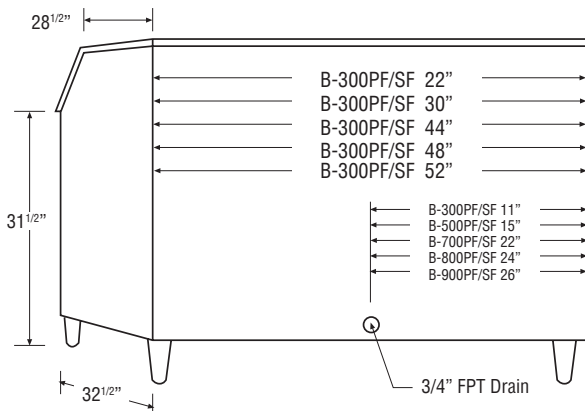

Model Number	Exterior Dimensions W x D x H*	Maximum Storage Capacity	Cubic Volume cu ft ³	Interior Dimensions W x D x H*	Shipping Weight
B-250PF	30" x 32 ^{1/2} " x 33 ^{3/8} "	250 lbs.	10.30 ft ³	27 ^{1/10} " x 27 ^{7/10} " x 23 ^{7/10} "	130 lbs.
B(D)-300PF/SF	22" x 32 ^{1/2} " x 46"	300 lbs.	11.51 ft ³	19 ^{1/10} " x 27 ^{7/10} " x 37 ^{3/5} "	135 lbs.
B(D)-500PF/SF	30" x 32 ^{1/2} " x 46"	500 lbs.	16.33 ft ³	27 ^{1/10} " x 27 ^{7/10} " x 37 ^{3/5} "	155 lbs.
B-700PF/SF	44" x 32 ^{1/2} " x 46"	700 lbs.	24.77 ft ³	41 ^{1/10} " x 27 ^{7/10} " x 37 ^{3/5} "	200 lbs.
B-800PF/SF	48" x 32 ^{1/2} " x 46"	800 lbs.	27.18 ft ³	45 ^{1/10} " x 27 ^{7/10} " x 37 ^{3/5} "	210 lbs.
B-900PF/SF	52" x 32 ^{1/2} " x 46"	900 lbs.	29.59 ft ³	49 ^{1/10} " x 27 ^{7/10} " x 37 ^{3/5} "	220 lbs.

B-250PF

3/4" FPT Drain

B-300PF/SF
BD-300PF/SF

B-500PF/SF
BD-500PF/SF

B-700PF/SF

B-800PF/SF

B-900PF/SF

BD Bins fit 24" - 24 1/2" deep ice machine without Top Kit extension.

B Bins
Top View

BD Bins
Top View