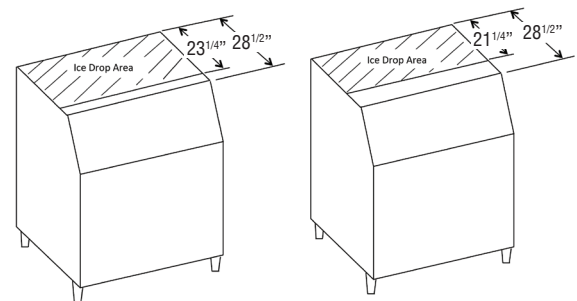

B Bins
Top View

BD Bins
Top View