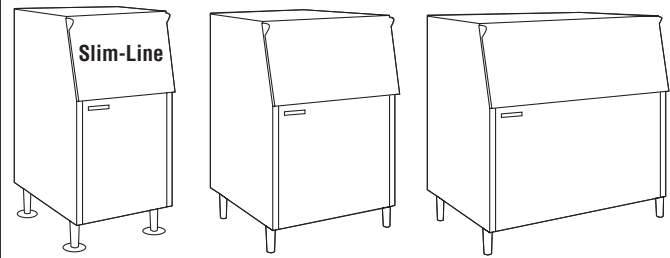

B-300PF/SF
BD-300PF/SF

B-500PF/SF
BD-500PF/SF

B-700PF/SF