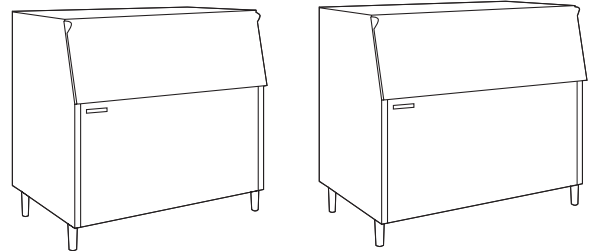

PF/SF Bins

ICE STORAGE BIN SERIES

PF/SF Bins
03/31/17
Item # 13163

Item #: _____
Project: _____
Qty: _____
AIA#: _____

PF - PVC Coated Galvanized Steel Finish
SF - Stainless Steel Finish

Features

- ▶ Protected by H-GUARD Plus Antimicrobial Agent 
- ▶ Polyethylene bin liner for sanitary storage
- ▶ Sturdy construction for side-by-side or stacked ice machine installation

- Ice storage capacity from 250 lbs. up to 900 lbs.
- Both surfaces are designed for easy cleaning
- Long lasting attractive appearance
- Foamed-in-place polyurethane insulation, in all bin walls and bottom, provides dependable ice storage

B-250PF

3/4" FPT Drain

B-300PF/SF
BD-300PF/SF

B-500PF/SF
BD-500PF/SF

B-700PF/SF

B-800PF/SF

B-900PF/SF

BD Bins fit 24" - 24 1/2" deep ice machine without Top Kit extension.