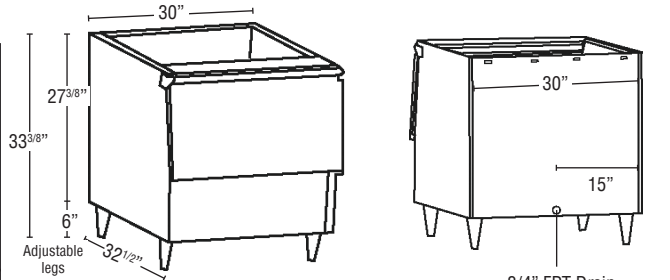

PF/SF Bins

ICE STORAGE BIN SERIES

PF/SF Bins
03/31/17
Item # 13163

Ice Machine Model Application

Bins	22" Width KM-340M KM-515M KM-600M KM-650M F-450M F-801M F-1002M	22" Width KMD-410M KMS-822M FD-650M-C FD-1002M-C	30" Width KM-901M KM-1340M KM-1601M KML Series F-1501M F-2001	30" Width KMD-460M KMD-530M KMD-850M KMD-901MRH KMD-901MWH KMS-1401M* KMS-2000M*	44" Width 2 KM-340M 2 KM-515M 2 KM-600M 2 KM-650M 2 F-450M 2 F-801M 2 F-1002M	44" Width 2 KMD-410M 2 KMS-822M 2 FD-650M-C 2 FD-1002M-C	48" Width KM-1301S KM-1400S KM-1601S KM-1900S KM-2100S KM-2500S
Bins B-300PF/SF	NO TOP KIT NEEDED	N/A	N/A	N/A	N/A	N/A	N/A
Bins B-250PF B-500PF/SF	NEED HS-2033	NEED HS-2033 & HS-2129	NO TOP KIT NEEDED	(B-250PF) NEED HS-2129 (B-500PF/SF) NO TOP KIT NEEDED	N/A	N/A	N/A
Bins B-700PF/SF	NEED HS-2035	NEED HS-2035 & HS-2130	NEED HS-2034	NEED HS-2034 & HS-2130	NO TOP KIT NEEDED	NEED HS-2130	N/A
Bins B-800PF/SF	NEED HS-2035 & HS-2032	NEED HS-2035 & HS-2132/ 2131	NEED HS-2034 & HS-2032	NEED HS-2131 & HS-2034/2032	NEED HS-2032	NEED HS-2130 & HS-2131	NO TOP KIT NEEDED
Bins B-900PF/SF	NEED HS-2035 & HS-2033	NEED HS-2035 & HS-2033/ HS-2132	NEED HS-2035	NEED HS-2132 & HS-2035	NEED HS-2033	NEED HS-2033 & HS-2132	NEED HS-2032

B-250PF

3/4" FPT Drain