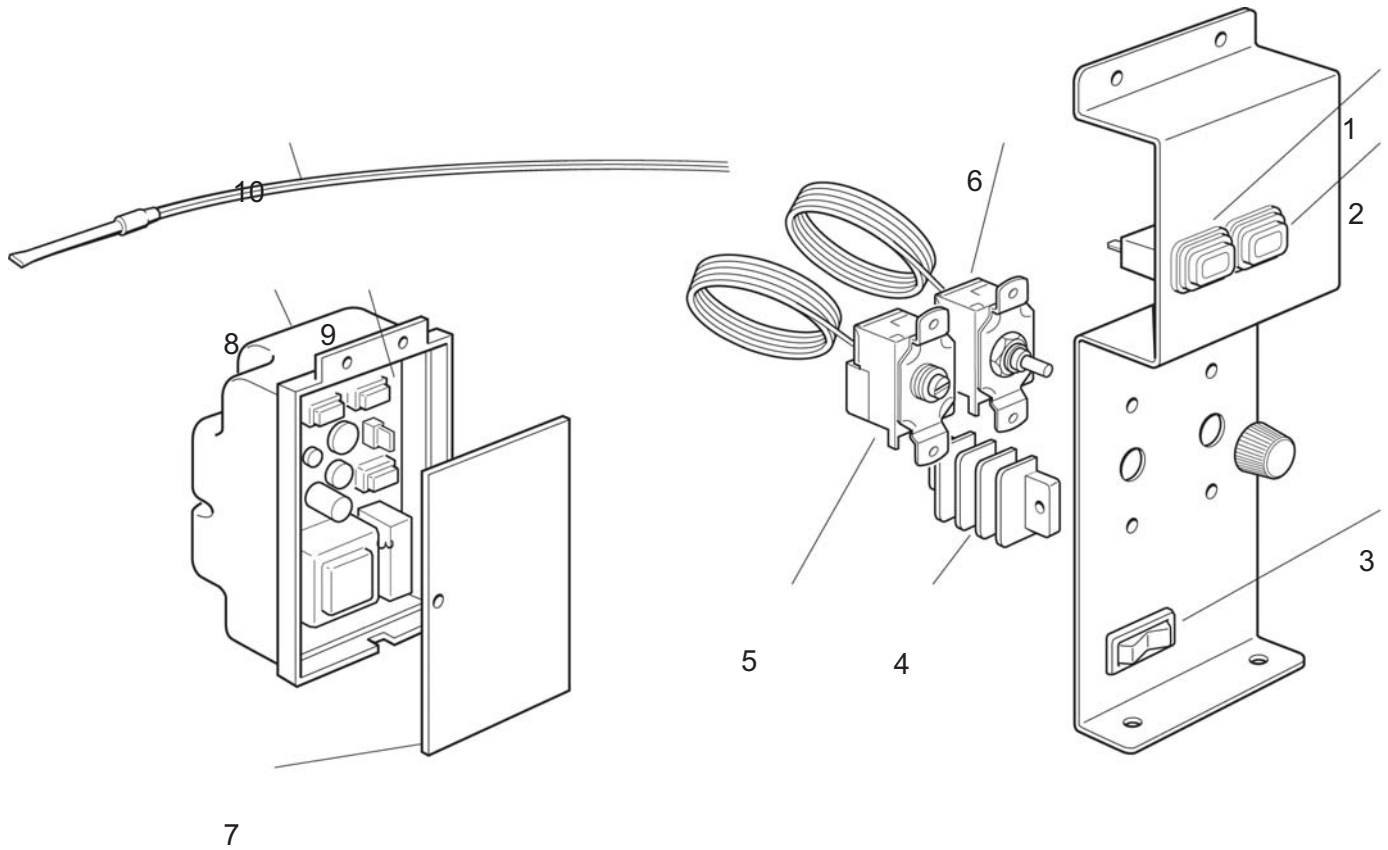

The Cubigel Compressor and Starting Components are No Longer Available.

ICEU070A Service Parts

Water System

Item Number	Part Number	Description	Item Number	Part Number	Description
1	1011337-28	Water Inlet Valve	15	1011411-52	Tube
1a	1011411-42	Flow Control	16	1011411-53	Bin Drain
2	1011411-43	Tube, per meter	17	1011337-34	O Ring
3	1011411-44	Water Inlet Elbow assy	18	1011337-32	Drain Filter
4	1011411-45	O Ring	19	1011411-54	Spray System Seat
5	1011411-46	Metal Bracket	20	1011411-55	O Ring
6	1011337-31	Water Pump	Not Shown		
7	1011411-47	Tube	21	1011411-64	Water Inlet Adapter
8	1011411-48	Spray System Assy	22	1011411-65	Water Inlet Adapter
9	1011411-49	Plastic Plug			O Ring
10	1011411-50	Plastic Plug			
11	1011411-51	Spray Cover Kit			
12	1011337-38	Tee Tube			
13	1011337-42	Plastic Nut			
14	1011337-39	Tube			

ICEU070A Service Parts

Control System

Item Number	Part Number	Description
1	1011411-56	Warning Light - Reset Button
2	1011411-57	Master Lighted Switch
3	1011411-58	Switch
4	1011337-64	Terminal Board
5	1011411-59	Bin Thermostat
6	1011337-68	Evap. Thermostat
7	1011411-60	Cover
8	1011411-61	Metal Control box
9	1011411-62	PC Board - Cleaning Remind
10	1011411-63	Condenser Sensor Black Plug
11	1011411-70	Condenser Sensor White Plug, From 2012 Serial Number