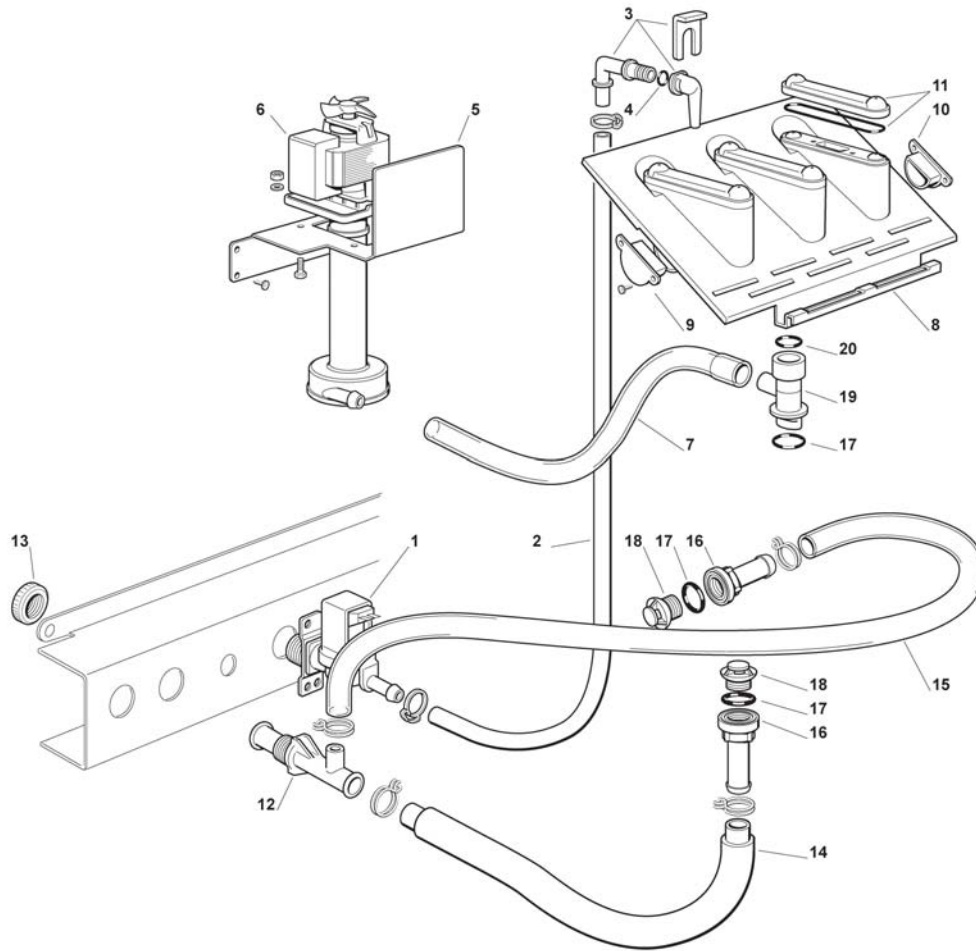

ICEU070A Service Parts

Refrigeration System

Item Number	Part Number	Description
1	1011411-30	Compressor (Embraco)
2	1011411-31	Start Capacitor(Embraco)
3	*1011411-68	Overload (Embraco)
4	*Includes 3 & 4	Relay (Embraco)
5	1011411-34	Valve Body
6	1011411-35	Valve Core
7	1011411-36	Cap
8	1011357-42	Fan Motor (1011411-37 NLA)
8a	1011411-38	Fan Blade
9	1011337-48	Condenser
11	1011337-49	Filter
12	1011337-58	Mechanical Filter
13	1011337-56	Hot Gas Valve Body
13a	1011337-57	Coil
14	1011411-39	Evaporator assy
15	1011411-40	Suction Line assy
Includes Cap Tube and Accumulator		
22	1011337-46	Metal Clip
23	1011411-41	Bulb Holder

The Cubigel Compressor and Starting Components are No Longer Available.

ICEU070A Service Parts

Water System

Item Number	Part Number	Description	Item Number	Part Number	Description
1	1011337-28	Water Inlet Valve	15	1011411-52	Tube
1a	1011411-42	Flow Control	16	1011411-53	Bin Drain
2	1011411-43	Tube, per meter	17	1011337-34	O Ring
3	1011411-44	Water Inlet Elbow assy	18	1011337-32	Drain Filter
4	1011411-45	O Ring	19	1011411-54	Spray System Seat
5	1011411-46	Metal Bracket	20	1011411-55	O Ring
6	1011337-31	Water Pump	Not Shown		
7	1011411-47	Tube	21	1011411-64	Water Inlet Adapter
8	1011411-48	Spray System Assy	22	1011411-65	Water Inlet Adapter
9	1011411-49	Plastic Plug			O Ring
10	1011411-50	Plastic Plug			
11	1011411-51	Spray Cover Kit			
12	1011337-38	Tee Tube			
13	1011337-42	Plastic Nut			
14	1011337-39	Tube			