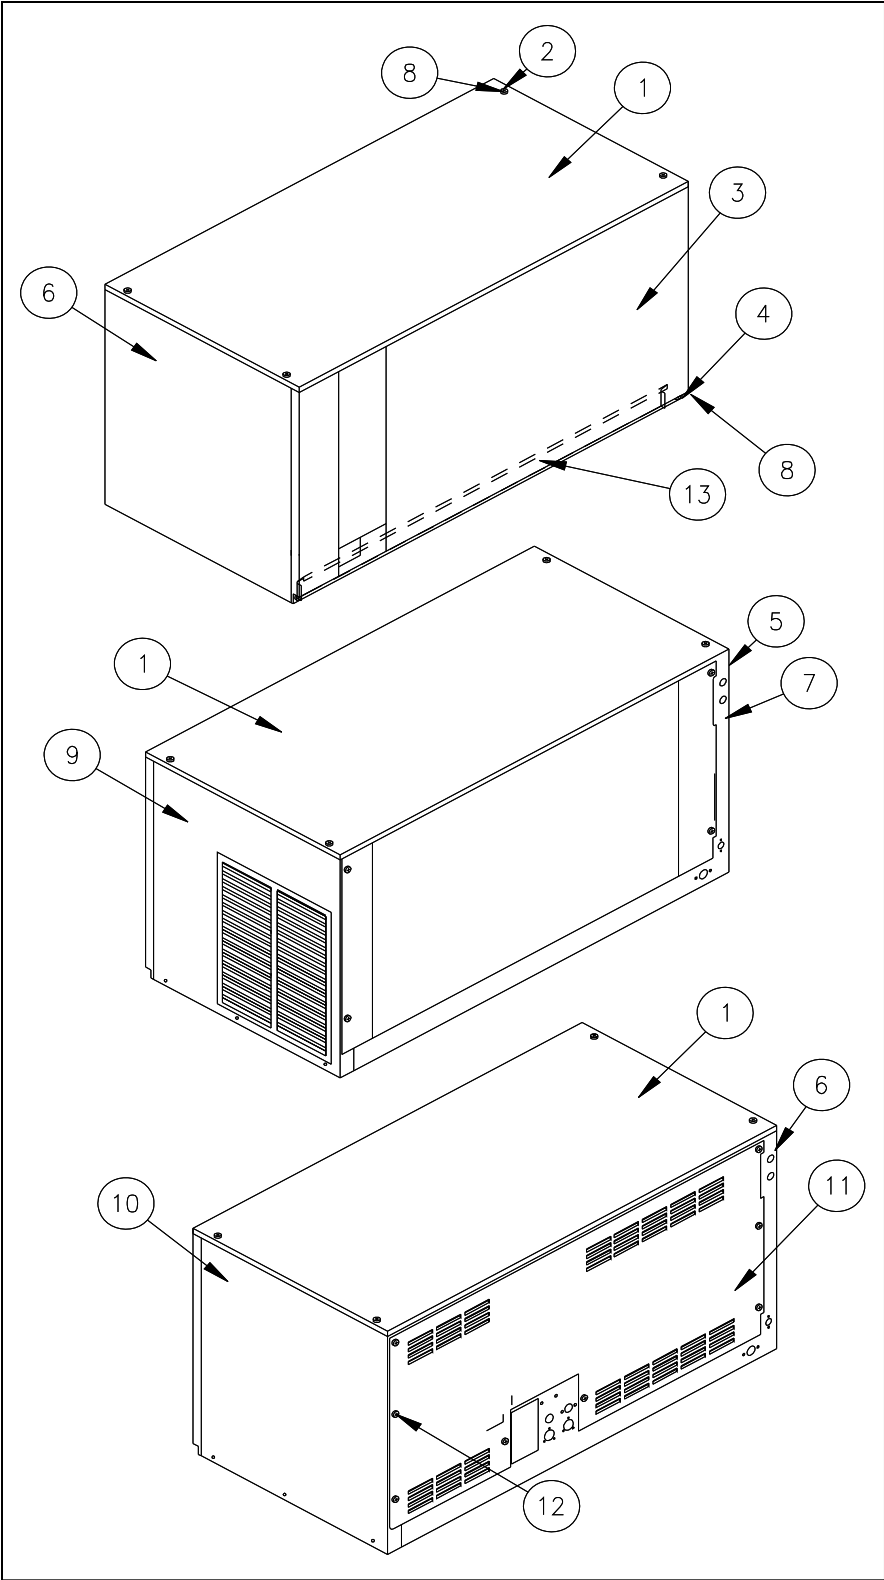

Ice-O-Matic[®]

**SERVICE PARTS MANUAL
ICE SERIES CUBERS
MODEL-ICE1406, ICE1806, ICE2106
Includes 50Hz. And 3 Phase Units**

**ICE-O-Matic
11100 East 45th Ave
Denver, Colorado 80239**

Part Number 9081308-01

Rev. 9/06

Check carefully that the correct part is identified and ordered.

Table of Contents	Page 1
Exterior Components	Page 2 - 3
Interior Components-Front View	Page 4 - 5
Air Cooled	Page 6 - 7
Water Cooled	Page 8 - 9
Remote	Page 10 - 11
Control Box	Page 12 - 13
Specific Compressor Components	Page 13
Old Style Harvest Assist Assembly	Page 14 - 15
New Style Harvest Assist Assembly	Page 16 - 17
Remote Condenser	Page 18 - 19
Water Pump and Float	Page 20 - 21
Compressor Information	Page 22

Ice-O-Matic
11100 East 45th Ave.
Denver Co. 80239
866-PUREICE

The ICE Series Service manual is available separately, Part number 9081270-01

ICE Series Service Parts

Exterior Components

Item No.	Description	Model Number				
		ICE1806	ICE1807	ICE2005	ICE2106	ICE2107
1	Top Panel	3051235-01	3051235-01	3051235-01	3051235-01	3051235-01
2	Top Panel Screw	9031098-02	9031098-02	9031098-02	9031098-02	9031098-02
3	Front Panel	2031465-05	2031465-05	2031465-05	2031465-05	2031465-05
4	Front Panel Screw	9031098-02	9031098-02	9031098-02	9031098-02	9031098-02
5	LH Side Panel- Louvered	N/A	N/A	N/A	N/A	N/A
6	LH Side Panel- Solid	3021773-01	3021773-01	3021773-01	3021773-01	3021773-01
7	Side Panel Screws	9031046-02	9031046-02	9031046-02	9031046-02	9031046-02
8	Plastic Nut Insert	9031141-01	9031141-01	9031141-01	9031141-01	9031141-01
9	RH Side Panel- Louvered	N/A	N/A	N/A	N/A	N/A
10	RH Side Panel- Solid	3021775-01	3021775-01	3021775-01	3021775-01	3021775-01
11	Rear Panel	3021792-01	3021792-01	3021792-01	3021792-01	3021792-01
12	Rear Panel Screw	9031046-01	9031046-01	9031046-01	9031046-01	9031046-01
13	Ice Deflector	3011756-01	3011756-01	3011756-01	3011756-01	3011756-01