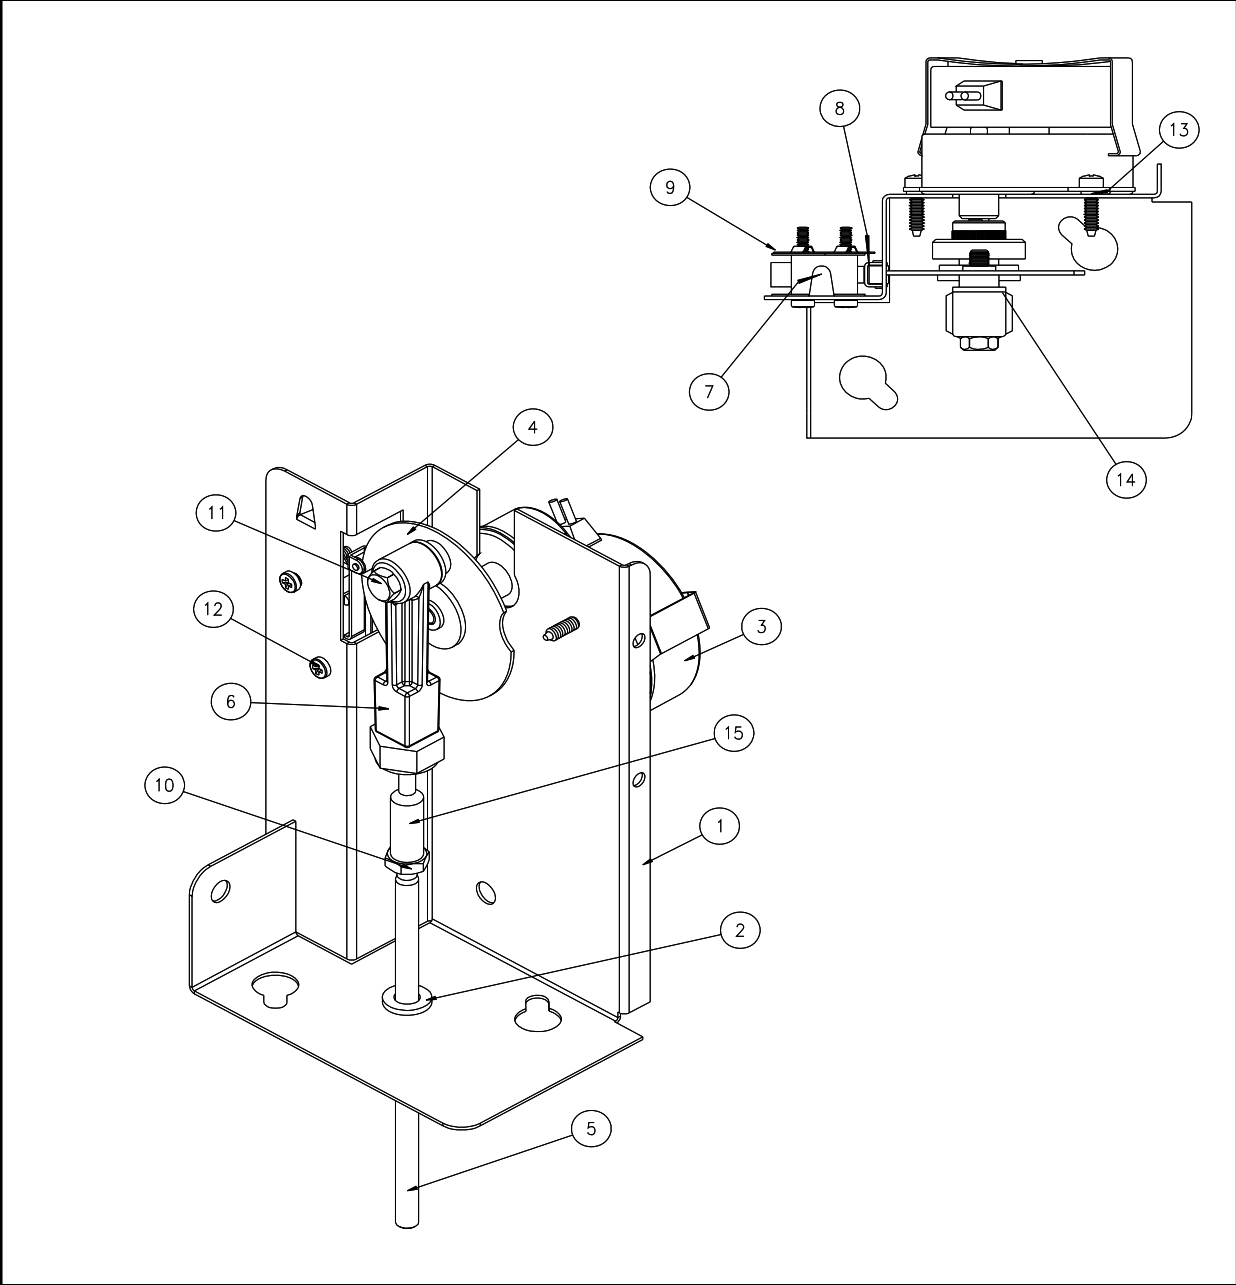

ICE Series Service Parts

Old Style Harvest Assist Assembly

Item No.	Description	Model Number				
		ICE1806	ICE1807	ICE2005	ICE2106	ICE2107
1	Probe Motor Bracket	3012890-01	3012890-01	3012890-01	3012890-01	3012890-01
2	Snap Bushing	9051001-13	9051001-13	9051001-13	9051001-13	9051001-13
3	Gear Motor	9161031-01	9161031-01	9161031-01	9161031-01	9161031-01
4	Clutch Assembly	9131190-04	9131190-04	9131190-04	9131190-04	9131190-04
5	Probe Shaft	9131189-01	9131189-01	9131189-01	9131189-01	9131189-01
6	Connecting Rod	9051057-01	9051057-01	9051057-01	9051057-01	9051057-01
7	Cam Switch	9101160-01	9101160-01	9101160-01	9101160-01	9101160-01
8	Speed Nut Plate	9031120-01	9031120-01	9031120-01	9031120-01	9031120-01
9	Insulation, Switch	3051145-01	3051145-01	3051145-01	3051145-01	3051145-01
10	Nut	9031005-03	9031005-03	9031005-03	9031005-03	9031005-03
11	Shoulder Screw	9031119-01	9031119-01	9031119-01	9031119-01	9031119-01
12	Pan Head Machine Screw	9031008-16	9031008-16	9031008-16	9031008-16	9031008-16
13	Self Tapping Screw	9031019-05	9031019-05	9031019-05	9031019-05	9031019-05
14	Flat Washer	9031003-03	9031003-03	9031003-03	9031003-03	9031003-03
15	Swivel	9021017-02	9021017-02	9021017-02	9021017-02	9021017-02
	Complete Assembly	2061962-03S	2061962-03S	2061962-03S	2061962-03S	2061962-03S

Item No.	Description	Model Number		
		ICE1405	ICE1406	ICE1407
1	Probe Motor Bracket	3012890-01	3012890-01	3012890-01
2	Snap Bushing	9051001-13	9051001-13	9051001-13
3	Gear Motor	9161031-01	9161031-01	9161031-01
4	Clutch Assembly	9131190-04	9131190-04	9131190-04
5	One Piece Shaft & Swivel	9021102-01	9021102-01	9021102-01
5	Probe Shaft	9131189-01	9131189-01	9131189-01
6	Connecting Rod	9051057-01	9051057-01	9051057-01
7	Cam Switch	9101160-01	9101160-01	9101160-01
8	Speed Nut Plate	9031120-01	9031120-01	9031120-01
9	Insulation, Switch	3051145-01	3051145-01	3051145-01
10	Nut	9031005-03	9031005-03	9031005-03
11	Shoulder Screw	9031119-01	9031119-01	9031119-01
12	Pan Head Machine Screw	9031008-16	9031008-16	9031008-16
13	Self Tapping Screw	9031019-05	9031019-05	9031019-05
14	Flat Washer	9031003-03	9031003-03	9031003-03
15	Swivel	9021017-02	9021017-02	9021017-02
	Complete Assembly	2061962-03S	2061962-03S	2061962-03S