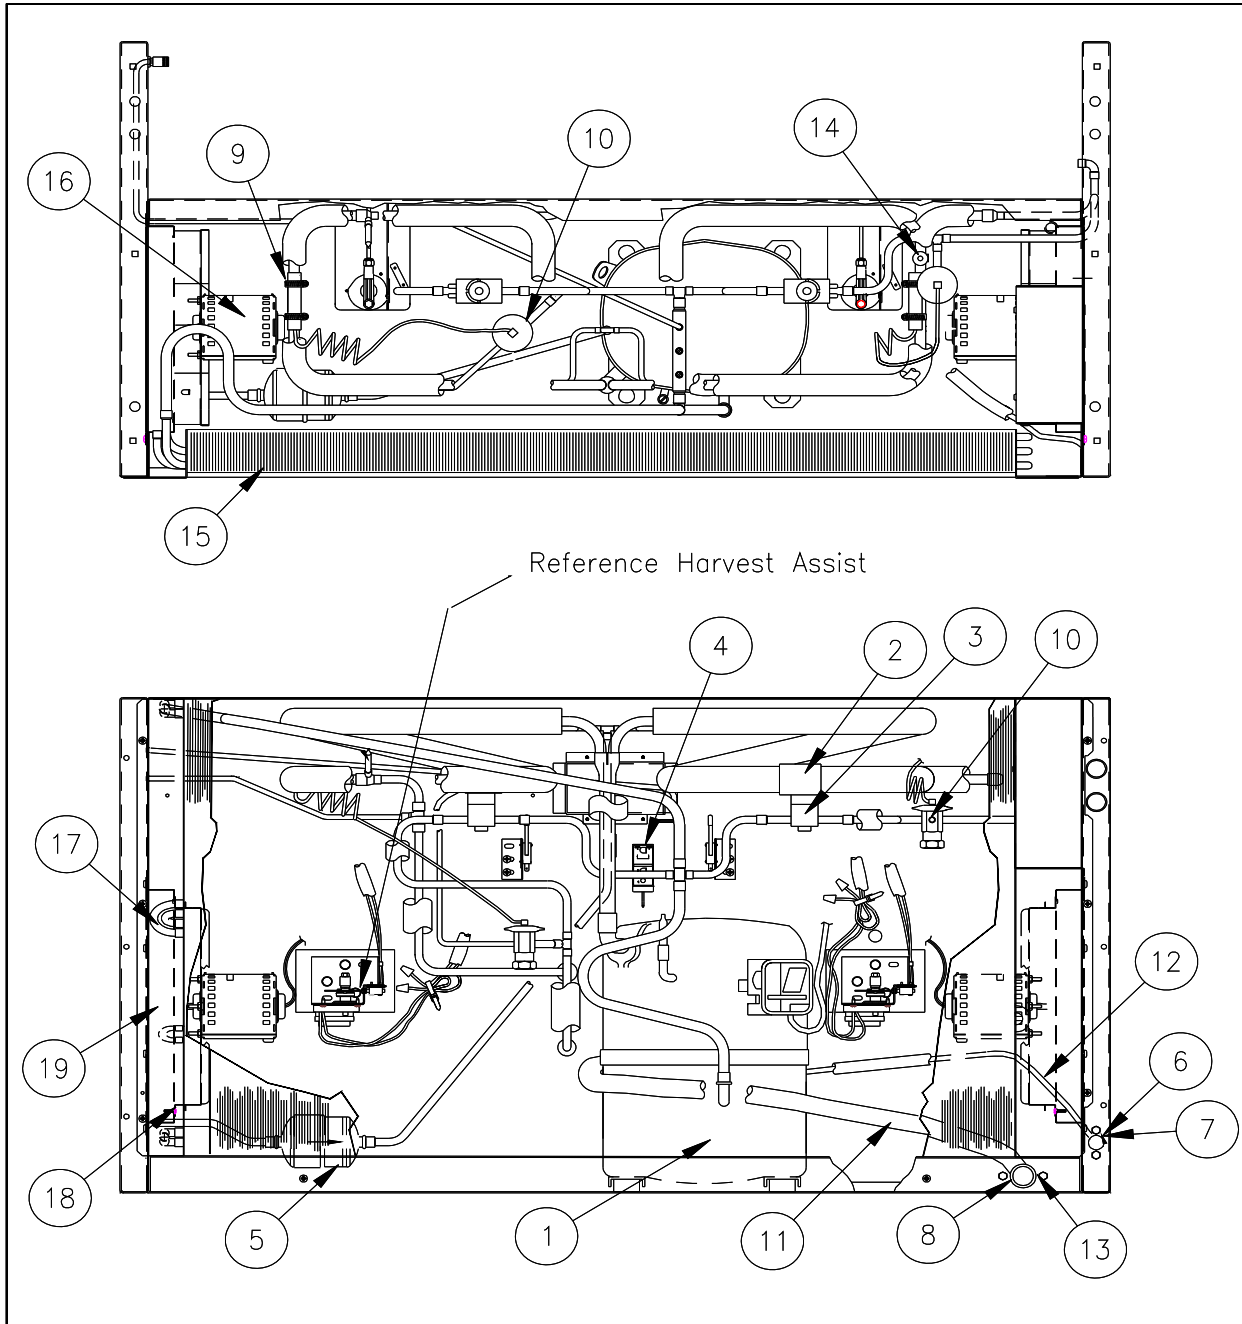

ICE Series Service Parts

Air Cooled

Item No.	Description	Model Number		
		ICE1405	ICE1406	ICE1407
1	Compressor	9181094-12	9181108-11	9181111-12
2	Hot Gas Valve Coil	9151123-04	9151123-04	9151123-04
3	Hot Gas Valve Body	9151123-01	9151123-01	9151123-01
4	Low Pressure Control	9041094-01	9041094-01	9041094-01
5	Filter Drier	9151004-03	9151004-03	9151004-03
6	Drop Adapter	9091074-01	9091074-01	9091074-01
7	Water Inlet Fitting	9091083-01	9091083-01	9091083-01
8	Purge Drain Fitting	9091119-01	9091119-01	9091119-01
9	Clamp-TXV Bulb	9021040-01	9021040-01	9021040-01
10	TXV	9151006-08	9151006-08	9151006-08
10	TXV (Beg. D2)	9151134-01	9151134-02	9151134-02
11	Purge Drain Tube	6021015-06	6021015-06	9051280-06
12	Tube (3.59 Ft.)	6021032-01	6021032-01	6021032-01
13	Clamp	9021010-03	9021010-03	9021010-03
14	High Temp Safety	9041087-01	9041087-01	9041087-01
15	Air Condenser	9141114-01	9141114-01	9141114-01
16	Fan Motor	9161089-03	9161089-03	9161089-03
16	Fan Motor (Beg. Ser. D2)**	9161078-02		
17	Fan Blade	9131332-02	9131332-02	9131332-02
18	Fan Motor Bracket	3012527-01	3012527-01	3012527-01
18	Fan Mtr Brkt (Beg. Ser. D2)**	2021574-01	2021574-01	2021574-01
19	Fan Shroud	3013026-01	3012526-01	3012526-01

** When replacing a 9161089-03 with a 9161078-02 in the field, the Fan Bracket (2021574-01) must also be used in the replacement.