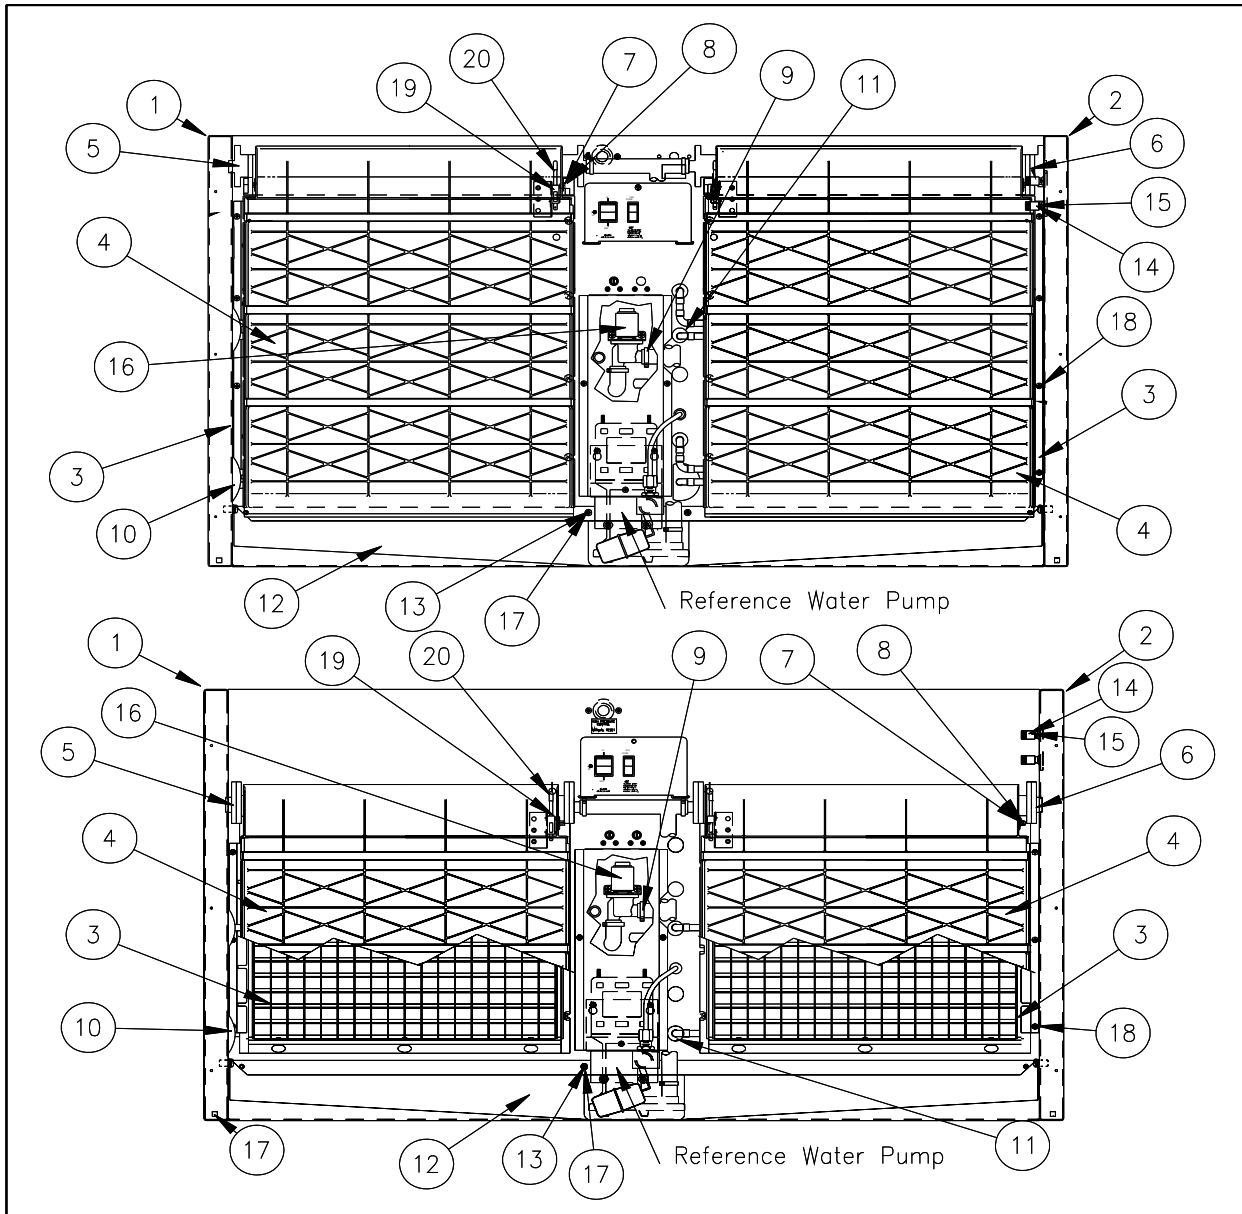

Ice-O-Matic
11100 East 45th Ave.
Denver Co. 80239
866-PUREICE

The ICE Series Service manual is available separately, Part number 9081270-01

ICE Series Service Parts

Exterior Components

Item No.	Description	Model Number				
		ICE1806	ICE1807	ICE2005	ICE2106	ICE2107
1	Top Panel	3051235-01	3051235-01	3051235-01	3051235-01	3051235-01
2	Top Panel Screw	9031098-02	9031098-02	9031098-02	9031098-02	9031098-02
3	Front Panel	2031465-05	2031465-05	2031465-05	2031465-05	2031465-05
4	Front Panel Screw	9031098-02	9031098-02	9031098-02	9031098-02	9031098-02
5	LH Side Panel- Louvered	N/A	N/A	N/A	N/A	N/A
6	LH Side Panel- Solid	3021773-01	3021773-01	3021773-01	3021773-01	3021773-01
7	Side Panel Screws	9031046-02	9031046-02	9031046-02	9031046-02	9031046-02
8	Plastic Nut Insert	9031141-01	9031141-01	9031141-01	9031141-01	9031141-01
9	RH Side Panel- Louvered	N/A	N/A	N/A	N/A	N/A
10	RH Side Panel- Solid	3021775-01	3021775-01	3021775-01	3021775-01	3021775-01
11	Rear Panel	3021792-01	3021792-01	3021792-01	3021792-01	3021792-01
12	Rear Panel Screw	9031046-01	9031046-01	9031046-01	9031046-01	9031046-01
13	Ice Deflector	3011756-01	3011756-01	3011756-01	3011756-01	3011756-01

Item No.	Description	Model Number		
		ICE1405	ICE1406	ICE1407
1	Top Panel	3051235-01	3051235-01	3051235-01
2	Top Panel Screw	9031098-02	9031098-02	9031098-02
3	Front Panel	2031465-05	2031465-05	2031465-05
4	Front Panel Screw	9031098-02	9031098-02	9031098-02
5	LH Side Panel- Louvered	2031468-03	2031468-03	2031468-03
6	LH Side Panel- Solid	3021773-01	3021773-01	3021773-01
7	Side Panel Screws	9031046-02	9031046-02	9031046-02
8	Plastic Nut Insert	9031141-01	9031141-01	9031141-01
9	RH Side Panel- Louvered	2031468-02	2031468-02	2031468-02
10	RH Side Panel- Solid	3021775-01	3021775-01	3021775-01
11	Rear Panel	3021792-01	3021792-01	3021792-01
12	Rear Panel Screw	9031046-01	9031046-01	9031046-01
13	Ice Deflector	3011756-01	3011756-01	3011756-01