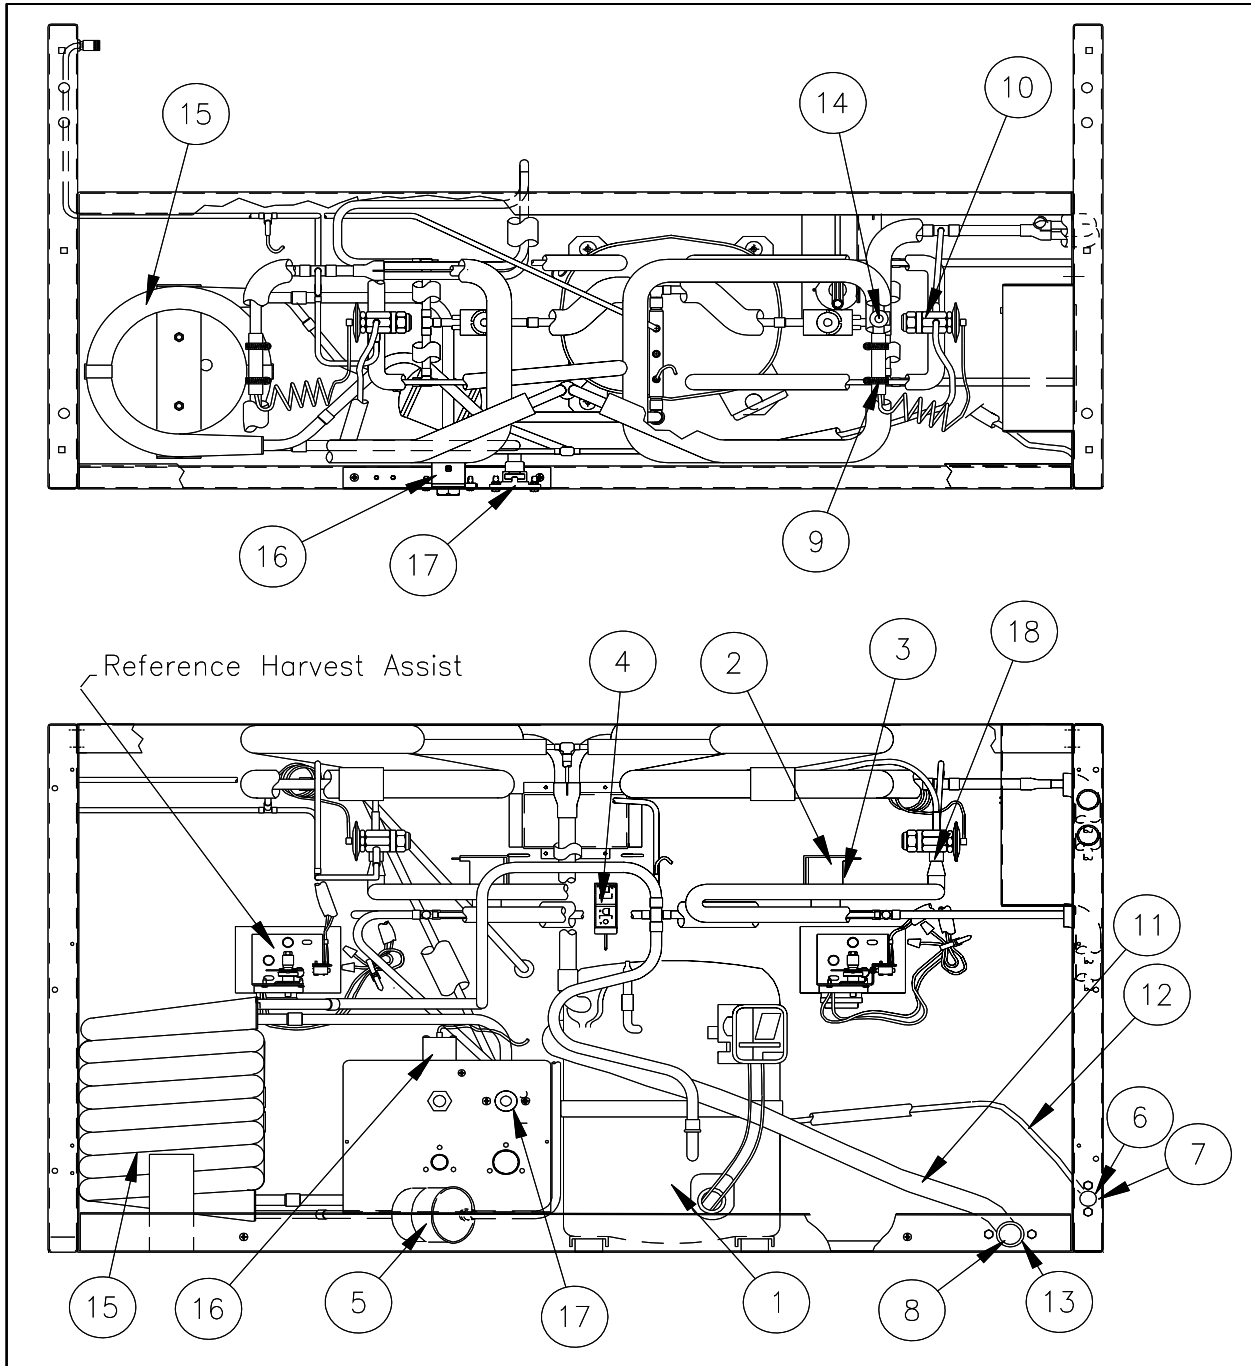

ICE1800/2100 Water Cooled Machine Shown

ICE Series Service Parts

Water Cooled

Item No.	Description	Model Number				
		ICE1806	ICE1807	ICE2005	ICE2106	ICE2107
1	Compressor	9181108-11	9181108-12	9181110-13	9181123-11	9181123-12
2	Hot Gas Valve Coil	9151123-04	9151123-04	9151123-04	9151123-04	9151123-04
3	Hot Gas Valve Body	9151123-01	9151123-01	9151123-01	9151123-01	9151123-01
4	Low Pressure Control	9041094-01	9041094-01	9041094-01	9041094-01	9041094-01
5	Filter Drier	9151004-03	9151004-03	9151004-03	9151004-03	9151004-03
6	Drop Adapter	9091074-01	9091074-01	9091074-01	9091074-01	9091074-01
7	Water Inlet Fitting	9091083-01	9091083-01	9091083-01	9091083-01	9091083-01
8	Purge Drain Fitting	9091119-01	9091119-01	9091119-01	9091119-01	9091119-01
9	Clamp-TXV Bulb	9021040-01	9021040-01	9021040-01	9021040-01	9021040-01
10	TXV	9151006-15	9151006-15	9151006-15	9151006-15	9151006-15
10	TXV (Beg. Ser. B2)	9151134-06	9151134-06	9151134-06	9151134-06	9151134-06
11	Purge Drain Hose	9051280-06	9051280-06	9051280-06	9051280-06	9051280-06
12	Tube (3.59 Ft.)	6021032-01	6021032-01	6021032-01	6021032-01	6021032-01
13	Clamp	9021010-14	9021010-14	9021010-14	9021010-14	9021010-14
14	High Temp Safety	9041087-01	9041087-01	9041087-01	9041087-01	9041087-01
15	Water Condenser	9141123-01	9141123-01	9141123-01	9141123-01	9141123-01
16	Water Valve	9041056-01	9041056-01	9041056-01	9041056-01	9041056-01
17	Drop Adapter 1/2"	9091063-02	9091063-02	9091063-02	9091063-02	9091063-02
18	Expansion Valve Assembly *	2041686-01	2041686-01	2041686-01	2041686-01	2041686-01

* Includes Distributor and Tubing

Item No.	Description	Model Number		
		ICE1405	ICE1406	ICE1407
1	Compressor	9181094-12	9181108-11	9181111-12
2	Hot Gas Valve Coil	9151123-04	9151123-04	9151123-04
3	Hot Gas Valve Body	9151123-02	9151123-02	9151123-02
4	Low Pressure Control	9041094-01	9041094-01	9041094-01
5	Filter Drier	9151004-03	9151004-03	9151004-03
6	Drop Adapter	9091074-01	9091074-01	9091074-01
7	Water Inlet Fitting	9091083-01	9091083-01	9091083-01
8	Purge Drain Fitting	9091119-01	9091119-01	9091119-01
9	Clamp-TXV Bulb	9021040-01	9021040-01	9021040-01
10	TXV	9151006-08	9151006-08	9151006-08
10	TXV (Beg. Ser. D2)	9131134-01	9151134-02	9151134-02
11	Purge Drain Hose	9051280-06	9051280-06	9051280-06
12	Tube (3.59 Ft.)	6021032-01	6021032-01	6021032-01
13	Clamp	9021010-14	9021010-14	9021010-14
14	High Temp Safety	9041087-01	9041087-01	9041087-01
15	Water Condenser	9141061-02	9141061-02	9141061-02
16	Water Valve	9041059-01	9041059-01	9041059-01
17	Drop Adapter 1/2"	9091063-02	9091063-02	9091063-02