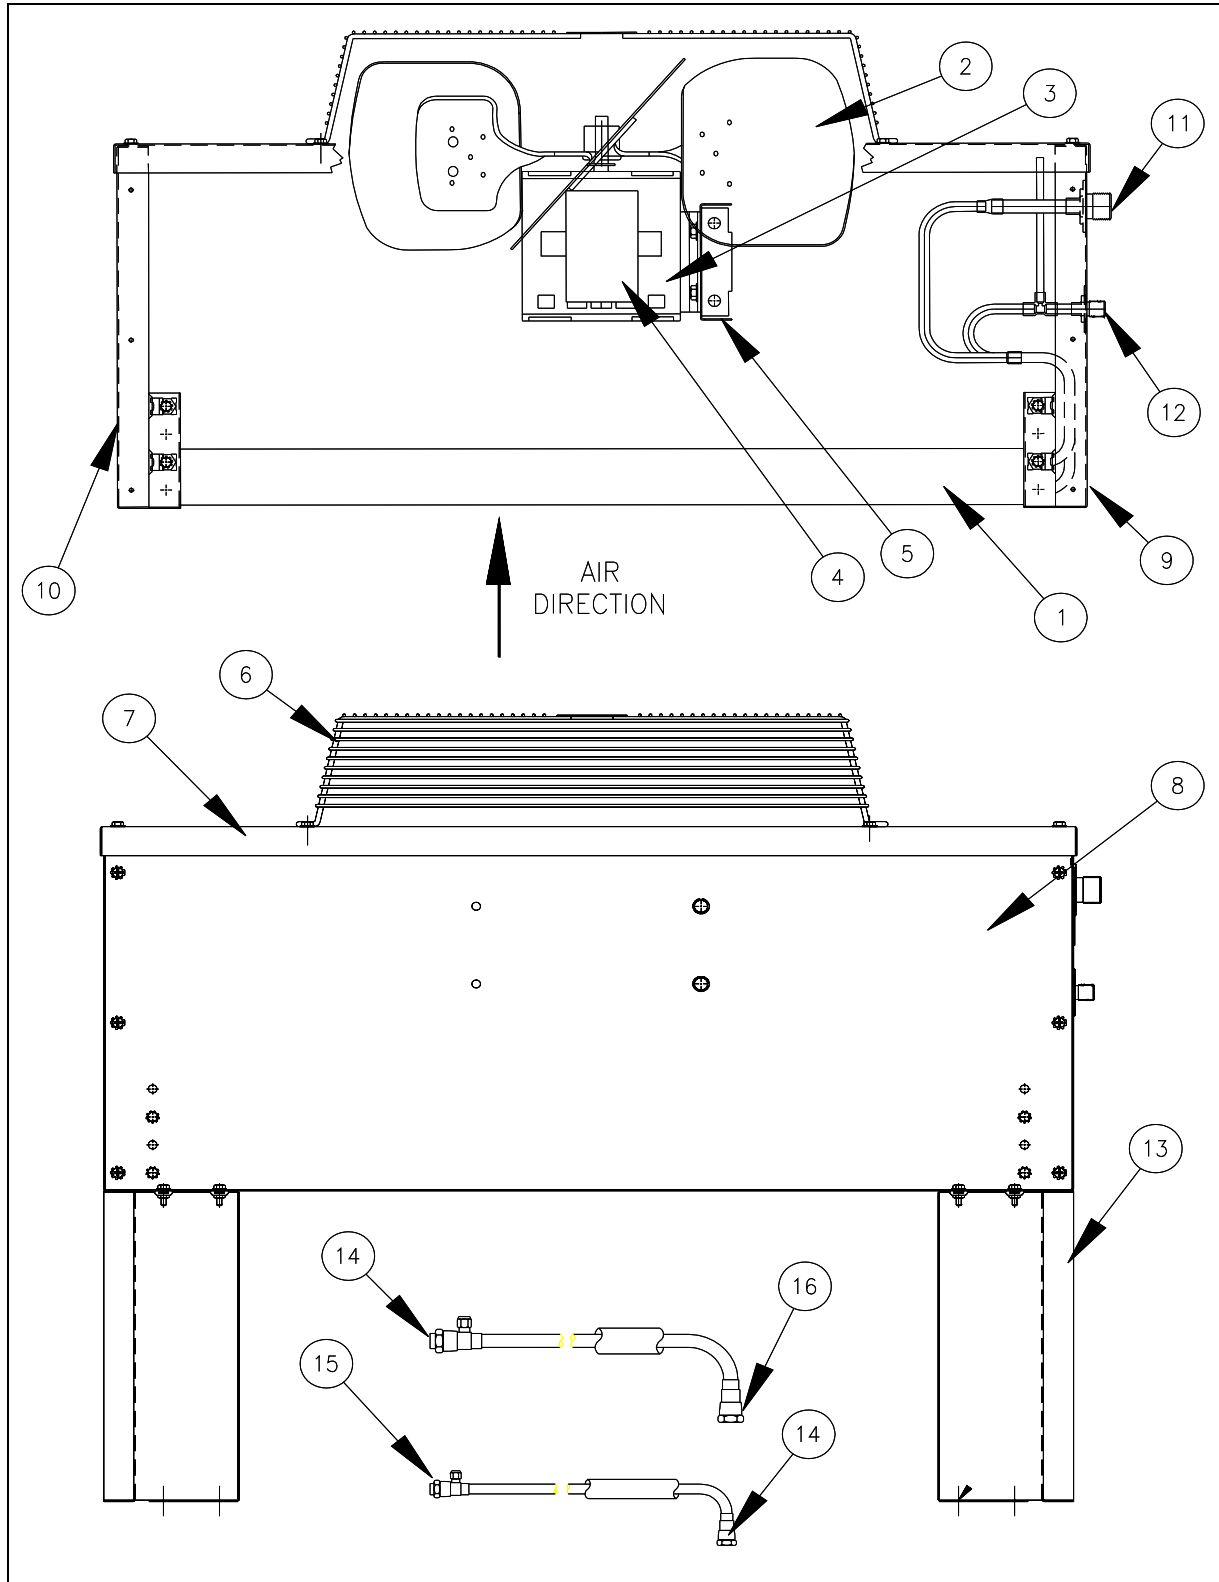

ICE Series Service Parts

Remote Condenser

Item No.	Description	Model Number			
		ICE1806 ERC4061	ICE1807 ERC4061	ICE2106 ERC5061	ICE2107 ERC5061
1	Condenser	9141110-02	9141110-02	9141111-01	9141111-01
2	Fan Blade	9131357-01	9131357-01	9131357-01	9131357-01
3	Fan Motor	9161110-02	9161110-02	9161110-02	9161110-02
4	Capacitor	9161110-92	9161110-92	9161110-92	9161110-92
5	Fan Motor Brace	3012802-01	3012802-01	3012802-01	3012802-01
6	Fan Guard	9131356-01	9131356-01	9131356-01	9131356-01
7	Top Panel	3012807-01	3012807-01	3012829-01	3012829-01
8	Side Panel	3012794-01	3012794-01	3012830-01	3012830-01
9	Front Panel	3012804-01	3012804-01	3012804-01	3012804-01
10	Rear Panel	3012805-01	3012805-01	3012805-01	3012805-01
11	Coupling Half-Bulkhead-1/2"	9091001-12	9091001-12	9091001-12	9091001-12
12	Coupling Half-Bulkhead-3/8"	9091001-11	9091001-11	9091001-11	9091001-11
13	Mounting Leg	3012795-01	3012795-01	3012795-01	3012795-01
14	Lineset Fitting w/ Port 1/2"	9091001-10	9091001-10	9091001-10	9091001-10
15	Lineset Fitting w/ Port 3/8"	9091001-04	9091001-04	9091001-04	9091001-04
16	Lineset Fitting w/o Port 1/2"	9091001-08	9091001-08	9091001-08	9091001-08
17	Lineset Fitting w/o Port 3/8"	9091001-02	9091001-02	9091001-02	9091001-02

Item No.	Description	Model Number		
		ICE1405 ERC2661	ICE1406 ERC2661	ICE1407 ERC2661
1	Condenser	9141109-01	9141109-01	9141109-01
2	Fan Blade	9131357-01	9131357-01	9131357-01
3	Fan Motor	9161110-02	9161110-02	9161110-02
4	Capacitor	9161110-92	9161110-92	9161110-92
5	Fan Motor Brace	3012802-01	3012802-01	3012802-01
6	Fan Guard	9131356-01	9131356-01	9131356-01
7	Top Panel	3012806-01	3012806-01	3012806-01
8	Side Panel	3012793-01	3012793-01	3012793-01
9	Front Panel	3012804-01	3012804-01	3012804-01
10	Rear Panel	3012805-01	3012805-01	3012805-01
11	Coupling Half-Bulkhead-1/2"	9091001-12	9091001-12	9091001-12
12	Coupling Half-Bulkhead-3/8"	9091001-11	9091001-11	9091001-11
13	Mounting Leg	3012795-01	3012795-01	3012795-01
14	Lineset Fitting w/ Port 1/2"	9091001-10	9091001-10	9091001-10
15	Lineset Fitting w/ Port 3/8"	9091001-04	9091001-04	9091001-04
16	Lineset Fitting w/o Port 1/2"	9091001-08	9091001-08	9091001-08
17	Lineset Fitting w/o Port 3/8"	9091001-02	9091001-02	9091001-02