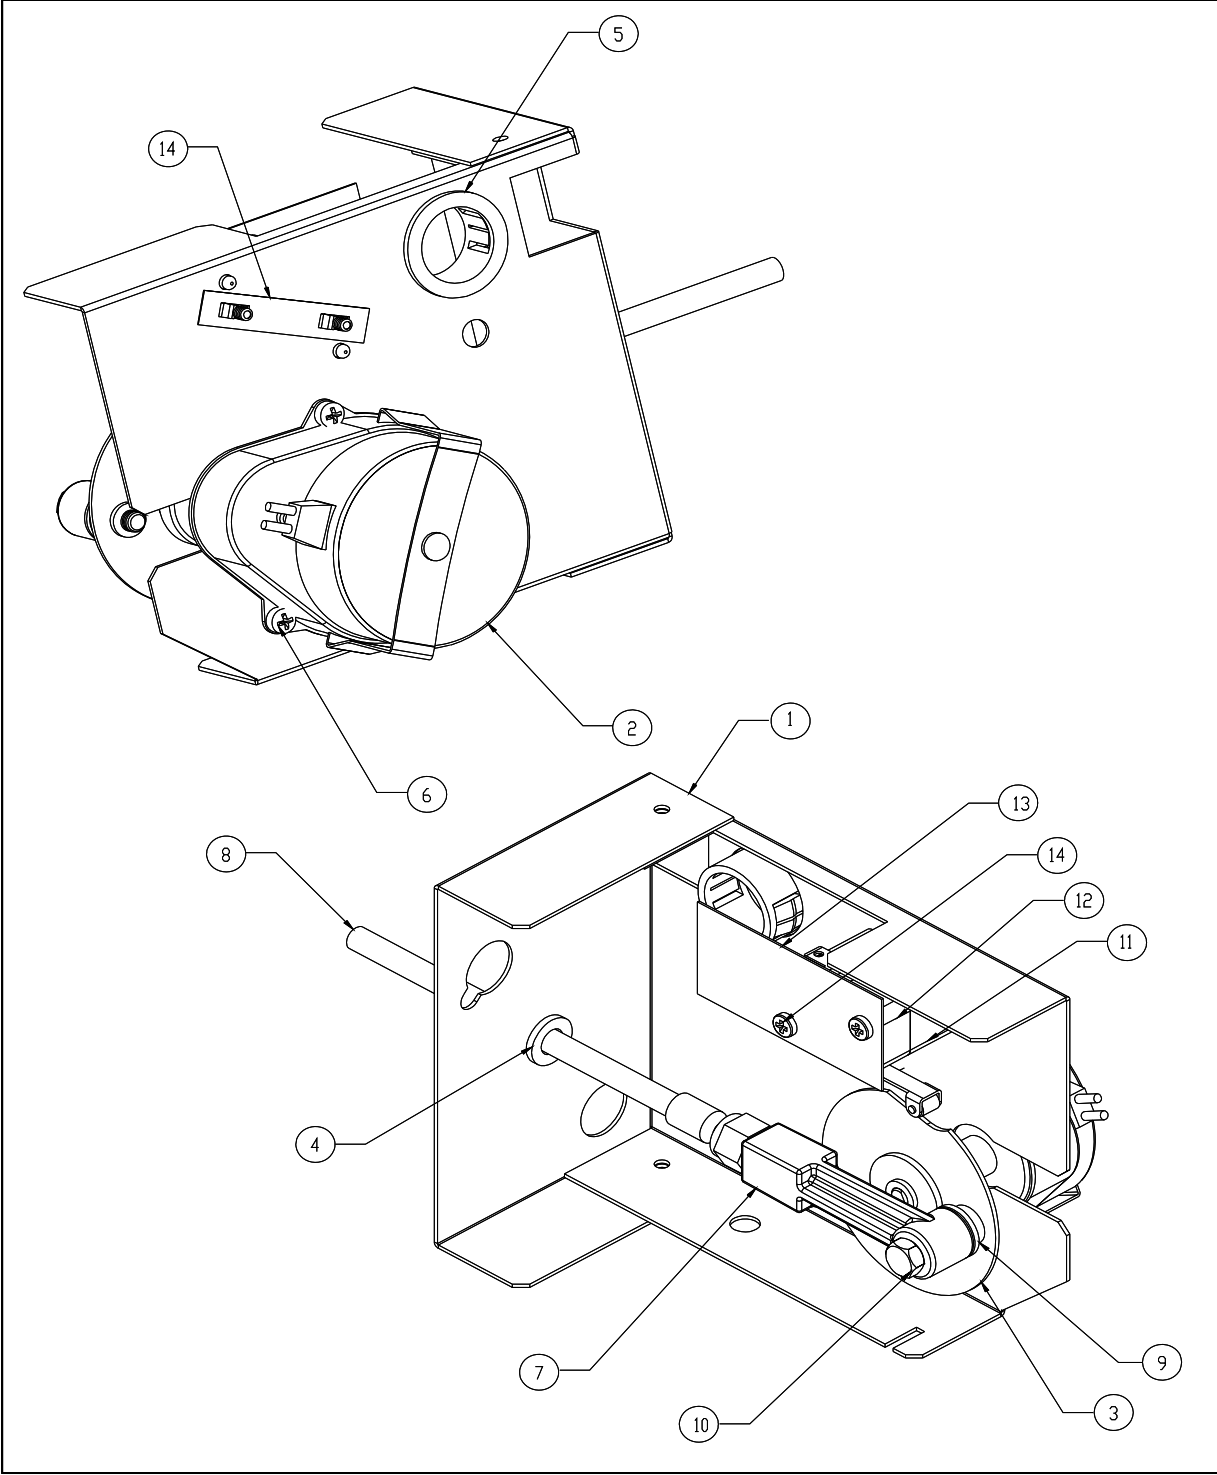

ICE Series Service Parts

New Style Harvest Assist Assembly

Item No.	Description	Model Number				
		ICE1806	ICE1807	ICE2005	ICE2106	ICE2107
1	Bracket, Probe Motor	3013170-01	3013170-01	3013170-01	3013170-01	3013170-01
2	Gear Motor	9161031-01	9161031-01	9161031-01	9161031-01	9161031-01
3	Clutch Assembly	9131190-04	9131190-04	9131190-04	9131190-04	9131190-04
4	Snap Bushing	9051001-13	9051001-13	9051001-13	9051001-13	9051001-13
5	Snap Bushing	9051001-03	9051001-03	9051001-03	9051001-03	9051001-03
6	#6-32 x 1/2 Screw	9031019-08	9031019-08	9031019-08	9031019-08	9031019-08
7	Connecting Rod	9051057-01	9051057-01	9051057-01	9051057-01	9051057-01
8	Probe, Single Length	9021102-01	9021102-01	9021102-01	9021102-01	9021102-01
9	Flat Washer	9031003-03	9031003-03	9031003-03	9031003-03	9031003-03
10	Shoulder Screw	9031119-01	9031119-01	9031119-01	9031119-01	9031119-01
11	Spacer, Cam Switch	9051519-01	9051519-01	9051519-01	9051519-01	9051519-01
12	Cam Switch	9101160-01	9101160-01	9101160-01	9101160-01	9101160-01
13	Insulator	3051145-02	3051145-02	3051145-02	3051145-02	3051145-02
14	Pan Head Screw	9031008-44	9031008-44	9031008-44	9031008-44	9031008-44
15	Speed Nut Plate	9031120-01	9031120-01	9031120-01	9031120-01	9031120-01
	Complete Assembly	2061962-03S	2061962-03S	2061962-03S	2061962-03S	2061962-03S
	Cover for Harvest Assist Assy	3013244-01	3013244-01	3013244-01	3013244-01	3013244-01

Item No.	Description	Model Number		
		ICE1405	ICE1406	ICE1407
1	Bracket, Probe Motor	3013170-01	3013170-01	3013170-01
2	Gear Motor	9161031-01	9161031-01	9161031-01
3	Clutch Assembly	9131190-04	9131190-04	9131190-04
4	Snap Bushing	9051001-13	9051001-13	9051001-13
5	Snap Bushing	9051001-03	9051001-03	9051001-03
6	#6-32 x 1/2 Screw	9031019-08	9031019-08	9031019-08
7	Connecting Rod	9051057-01	9051057-01	9051057-01
8	Probe, Single Length	9021102-01	9021102-01	9021102-01
9	Flat Washer	9031003-03	9031003-03	9031003-03
10	Shoulder Screw	9031119-01	9031119-01	9031119-01
11	Spacer, Cam Switch	9051519-01	9051519-01	9051519-01
12	Cam Switch	9101160-01	9101160-01	9101160-01
13	Insulator	3051145-02	3051145-02	3051145-02
14	Pan Head Screw	9031008-44	9031008-44	9031008-44
15	Speed Nut Plate	9031120-01	9031120-01	9031120-01
	Complete Assembly	2061962-03S	2061962-03S	2061962-03S
	Cover for Harvest Assist Assy	3013244-01	3013244-01	3013244-01

NOTE: Cover for Harvest Assist Assy is not included with the complete assembly and must be ordered separately.