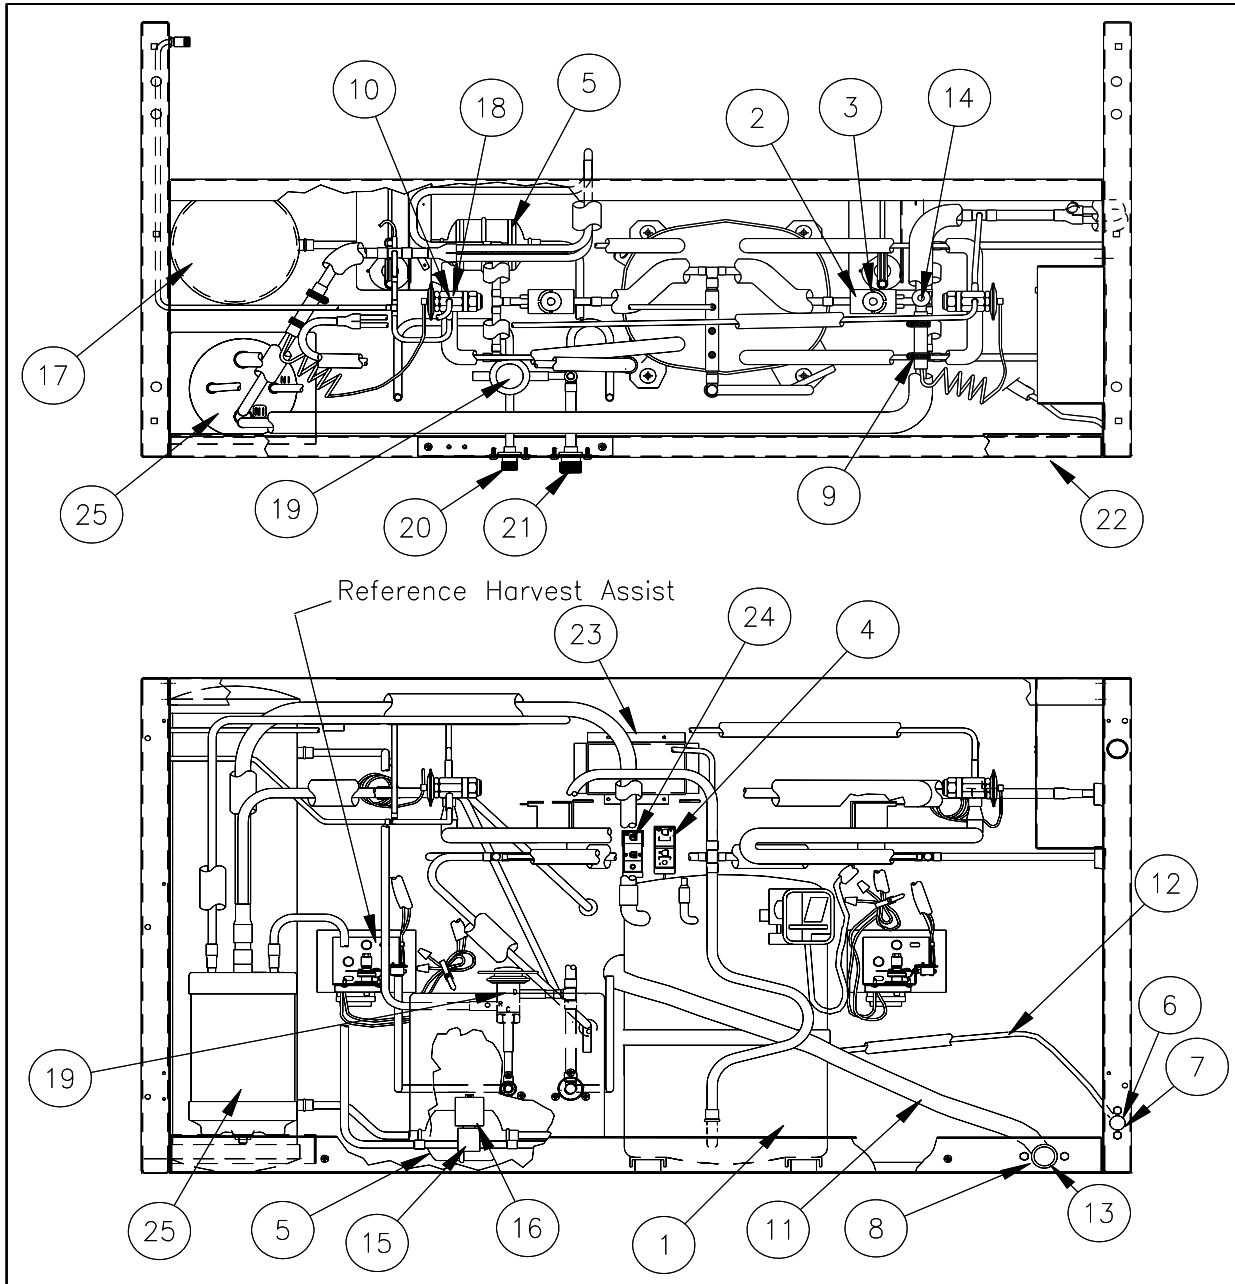

ICE1800/2100 Remote Machine Shown

ICE Series Service Parts

Remote

Item No.	Description	Model Number				
		ICE1806	ICE1807	ICE2005	ICE2106	ICE2107
1	Compressor	9181108-11	9181108-12	9181110-13	9181123-11	9181110-12
2	Hot Gas Valve Coil	9151123-04	9151123-04	9151123-04	9151123-04	9151123-04
3	Hot Gas Valve Body	9151123-01	9151123-01	9151123-01	9151123-01	9151123-01
4	Low Pressure Control	9041094-01	9041094-01	9041094-01	9041094-01	9041094-01
5	Filter Drier	9151004-03	9151004-03	9151004-03	9151004-03	9151004-03
6	Drop Adapter	9091074-01	9091074-01	9091074-01	9091074-01	9091074-01
7	Water Inlet Fitting	9091083-01	9091083-01	9091083-01	9091083-01	9091083-01
8	Purge Drain Fitting	9091119-01	9091119-01	9091119-01	9091119-01	9091119-01
9	Clamp-TXV Bulb	9021040-01	9021040-01	9021040-01	9021040-01	9021040-01
10	TXV	9151006-15	9151006-15	9151006-15	9151006-15	9151006-15
10	TXV (Beg. Ser. B2)	9151134-06	9151134-06	9151134-06	9151134-06	9151134-06
11	Purge Drain Hose	6021015-06	6021015-06	6021015-06	6021015-06	6021015-06
12	Tube (2.17 Ft.)	6021032-01	6021032-01	6021032-01	6021032-01	6021032-01
13	Clamp	9021010-14	9021010-14	9021010-14	9021010-14	9021010-14
14	High Temp Safety	9041087-01	9041087-01	9041087-01	9041087-01	9041087-01
15	Liquid Line Solenoid Body	9151123-02	9151123-02	9151123-02	9151123-02	9151123-02
16	Liquid Line Solenoid Coil	9151123-04	9151123-04	9151123-04	9151123-04	9151123-04
17	Receiver	9151109-01	9151109-01	9151109-01	9151109-01	9151109-01
18	Expansion Valve Assembly*	2041686-01	2041686-01	2041686-01	2041686-01	2041686-01
19	Mixing Valve (240)	9151027-06	9151027-06	9151027-06	9151027-06	9151027-06
20	Remote Fitting 3/8"	9091001-11	9091001-11	9091001-11	9091001-11	9091001-11
21	Remote Fitting 1/2"	9091001-12	9091001-12	9091001-12	9091001-12	9091001-12
22	Rear Brace	3011978-01	3011978-01	3011978-01	3011978-01	3011978-01
23	High Pressure Control	9041051-04	9041051-04	9041051-04	9041051-04	9041051-04
24	Pump Down Control	9041040-01	9041040-01	9041040-01	9041040-01	9041040-01
25	Accumulator/Heat Exchanger	2101359-01	2101359-01	2101359-01	2101359-02	2101359-02

Item No.	Description	Model Number		
		ICE1405	ICE1406	ICE1407
1	Compressor	9181094-12	9181108-11	9181111-12
2	Hot Gas Valve Coil	9151123-04	9151123-04	9151123-04
3	Hot Gas Valve Body	9151123-01	9151123-01	9151123-01
4	Low Pressure Control	9041094-01	9041094-01	9041094-01
5	Filter Drier	9151004-03	9151004-03	9151004-03
6	Drop Adapter	9091074-01	9091074-01	9091074-01
7	Water Inlet Fitting	9091083-01	9091083-01	9091083-01
8	Purge Drain Fitting	9091119-01	9091119-01	9091119-01
9	Clamp-TXV Bulb	9021040-01	9021040-01	9021040-01
10	TXV	9151006-08	9151006-08	9151006-08
10	TXV (Beg. Ser. D2)	9151134-01	9151134-02	9151134-02
11	Purge Drain Hose	6021015-06	6021015-06	6021015-06
12	Tube (2.17 Ft.)	6021032-01	6021032-01	6021032-01
13	Clamp	9021010-14	9021010-14	9021010-14
14	High Temp Safety	9041087-01	9041087-01	9041087-01
15	Liquid Line Solenoid Body	9151123-02	9151123-02	9151123-02
16	Liquid Line Solenoid Coil	9151123-04	9151123-04	9151123-04
17	Receiver	9151110-01	9151110-01	9151110-01
18	Expansion Valve Assembly	N/A	N/A	N/A
19	Mixing Valve (240)	9151027-06	9151027-06	9151027-06
20	Remote Fitting 3/8"	9091001-11	9091001-11	9091001-11
21	Remote Fitting 1/2"	9091001-12	9091001-12	9091001-12
22	Rear Brace	3011978-01	3011978-01	3011978-01
23	High Pressure Control	9041051-04	9041051-04	9041051-04
24	Pump Down Control	9041040-01	9041040-01	9041040-01