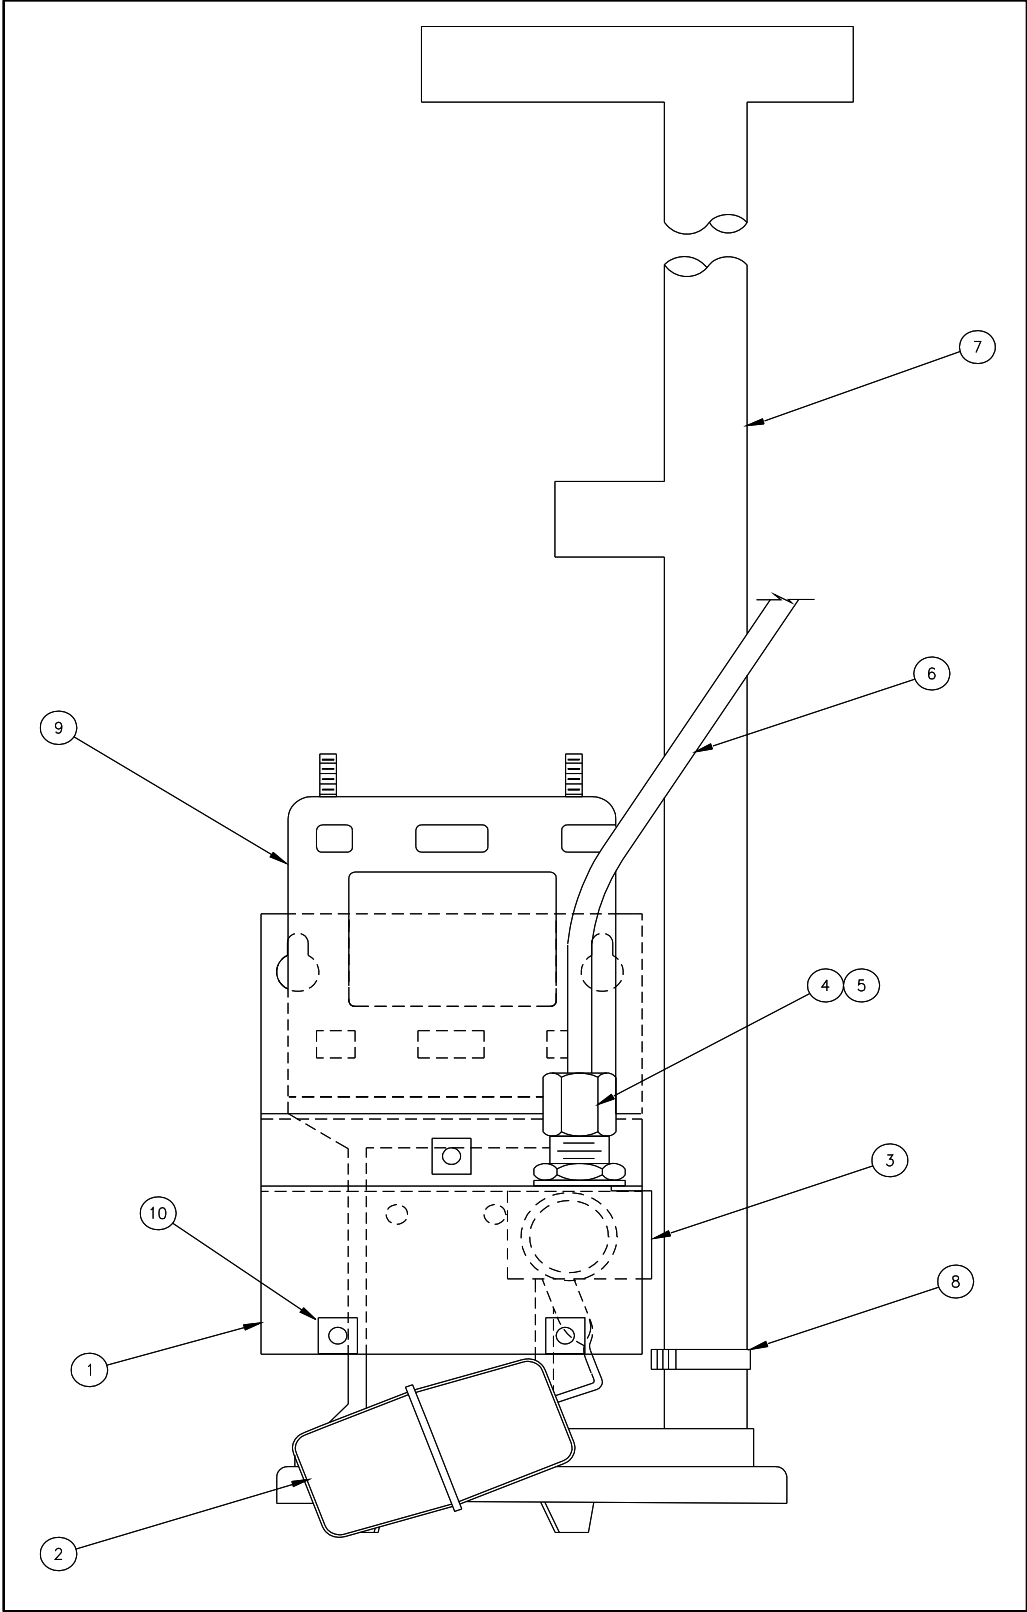

ICE Series Service Parts

Water Pump and Float

Item No.	Description	Model Number				
		ICE1806	ICE1807	ICE2005	ICE2106	ICE2107
1	Pump Bracket	3012877-01	3012877-01	3012877-01	3012877-01	3012877-01
2	Float Assembly	9131111-02	9131111-02	9131111-02	9131111-02	9131111-02
3	Cap Plug	9131026-02	9131026-02	9131026-02	9131026-02	9131026-02
4	Sleeve	9091081-01	9091081-01	9091081-01	9091081-01	9091081-01
5	Barrel Fitting	9091080-01	9091080-01	9091080-01	9091080-01	9091080-01
6	Tube- Polyethylene (3.59 Ft.)	6021032-01	6021032-01	6021032-01	6021032-01	6021032-01
7	Water Pump Tube	9051471-02	9051471-02	9051471-02	9051471-02	9051471-02
8	Hose Clamp	9021010-04	9021010-04	9021010-04	9021010-04	9021010-04
9	Water Pump	9161079-02	9161079-02	9161079-02	9161079-02	9161079-02
	Thumbscrew / Pump	9161076-101	9161076-101	9161076-101	9161076-101	9161076-101
10	Plastic Nut #10	9031141-01	9031141-01	9031141-01	9031141-01	9031141-01

Item No.	Description	Model Number		
		ICE1405	ICE1406	ICE1407
1	Pump Bracket	3012877-01	3012877-01	3012877-01
2	Float Assembly	9131111-02	9131111-02	9131111-02
3	Cap Plug	9131026-02	9131026-02	9131026-02
4	Sleeve	9091081-01	9091081-01	9091081-01
5	Barrel Fitting	9091080-01	9091080-01	9091080-01
6	Tube- Polyethylene (3.59 Ft.)	6021032-01	6021032-01	6021032-01
7	Water Pump Tube	9051471-01	9051471-01	9051471-01
8	Hose Clamp	9021010-04	9021010-04	9021010-04
9	Water Pump	9161079-02	9161079-02	9161079-02
	Thumbscrew / Pump	9161076-101	9161076-101	9161076-101
10	Plastic Nut #10	9031141-01	9031141-01	9031141-01

Please note: Water Pumps are shipped with the Thumbscrews when ordered as a service replacement part.