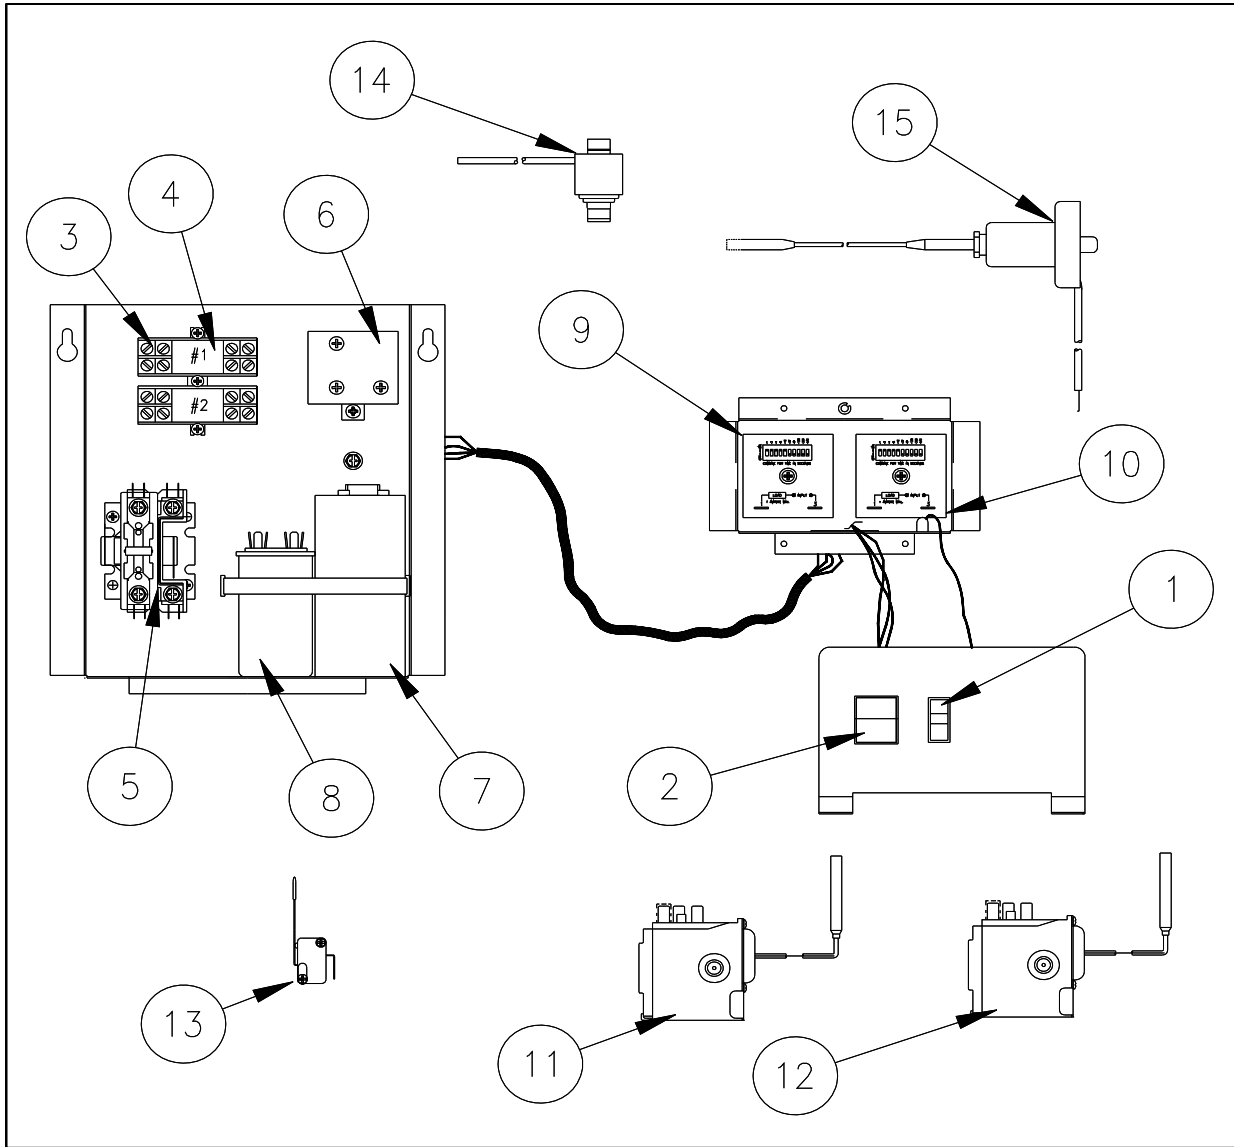

ICE Series Service Parts

Control Box

Item No.	Description	Model Number				
		ICE1806	ICE1807	ICE2005	ICE2106	ICE2107
1	Purge Switch	9101139-03	9101139-03	9101139-03	9101139-03	9101139-03
2	ON-OFF-WASH Switch	9101195-01	9101195-01	9101195-01	9101195-01	9101195-01
3	Relay Socket	9101083-01	9101083-01	9101083-01	9101083-01	9101083-01
4	Relay	9101084-02	9101084-02	9101084-02	9101084-02	9101084-02
5	Contactora	9101002-04	9101079-02	9101002-04	9101002-04	9101079-02
6	Compressor Start Relay	9181010-10	N/A	9181010-11	9181010-11	N/A
7	Start Capacitor	9181003-21	N/A	9181003-30	9181003-21	N/A
8	Run Capacitor	9181009-20	N/A	9181009-20	9181009-13	N/A
9	Timer	9101148-01	9101148-01	9101148-01	9101148-01	9101148-01
10	Timer (Set at 4 Seconds)	9101148-01	9101148-01	9101148-01	9101148-01	9101148-01
11	Low Pressure Timer Initiate	9041094-01	9041094-01	9041094-01	9041094-01	9041094-01
12	Pump Down Control	9041040-01	9041040-01	9041040-01	9041040-01	9041040-01
13	Bin Switch	9101145-03	9101145-03	9101145-03	9101145-03	9101145-03
14	High Temp Safety Control	9041087-01	9041087-01	9041087-01	9041087-01	9041087-01
15	High Pressure Safety Control	9041051-04	9041051-04	9041051-04	9041051-04	9041051-04

Item No.	Description	Model Number		
		ICE1405	ICE1406	ICE1407
1	Purge Switch	9101139-03	9101139-03	9101139-03
2	ON-OFF-WASH Switch	9101195-01	9101195-01	9101195-01
3	Relay Socket	9101083-01	9101083-01	9101083-01
4	Relay	9101084-02	9101084-02	9101084-02
5	Contactora	9101002-04	9101002-04	9101079-02
6	Compressor Start Relay	9181010-04	9181010-10	N/A
7	Start Capacitor	9181003-34	9181003-21	N/A
8	Run Capacitor	9181009-20	9181009-20	N/A
9	Timer	9101148-01	9101148-01	9101148-01
10	Timer (Set at 4 Seconds)	9101148-01	9101148-01	9101148-01
11	Low Pressure Timer Initiate	9041094-01	9041094-01	9041094-01
12	Pump Down Control	9041040-01	9041040-01	9041040-01
13	Bin Switch	9101145-03	9101145-03	9101145-03
14	High Temp Safety Control	9041087-01	9041087-01	9041087-01
15	High Pressure Safety Control	9041051-04	9041051-04	9041051-04

ADD ON PART:

BIN CONTROL THERMOSTAT

9041055-01 ALL 48" UNITS