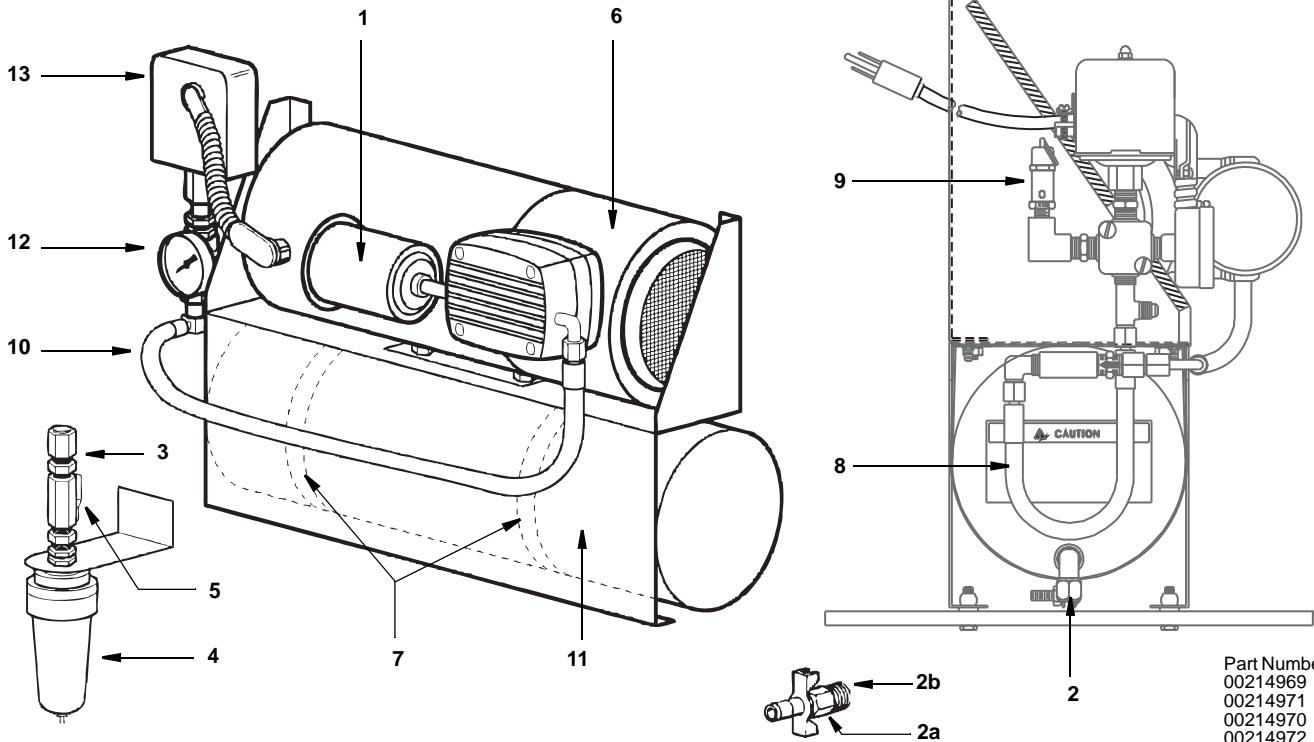

**Air Compressors
Parts List for Models**

APKV3D

APH3

APKV3X

APH3X

MODEL APKV3D APKV3X APH3 APH3X PARTS LIST

Part Numbers:
 00214969
 00214971
 00214970
 00214972

DESCRIPTION

	PART NO.
1 Air Filter, Disposable	020001320
2 EII, 1/4" MPT x 3/8" OD Tube, Brass, Compression	00204750
a. Bushing, 1/4" MPT x 1/8" FPT, Brass	00853929
b. Petcock, 1/8" MPT, Brass	00670014
3 Adaptor, 3/8" OD x 3/8" MPT, Brass, Compression	00204765
4 Valve, Automatic Drain, Air Tank	5031021
5 Valve, Ball, 3/8" FPT x 3/8" FPT, Brass	00204789
6 Air Pump, Pump/Motor Assembly, 120 VAC, 60 Hz	00206105
7 Strap, Mounting, 3 gallon (11.4 L), Air Tank	00212127
8 Hose Assembly, High Temp Air Pump, 13 in (33 cm)	00214961
9 Valve, Relief, 130 psi, 1/4"NPT.	020000891
10 Hose Assembly, High Temp Air Pump	00214939
11 Tank Assembly, Air with Two Welded Bosses, 2.6 gallon (9.8 L), Stainless Steel	00214968
12 Gauge, 0-160 Psi 1/4" NPT, Back Mount, 2" Diameter, Gast	00684844
13 Pressure Switch, Cut-In 65, Cut-Out 85, SS Base	020005265