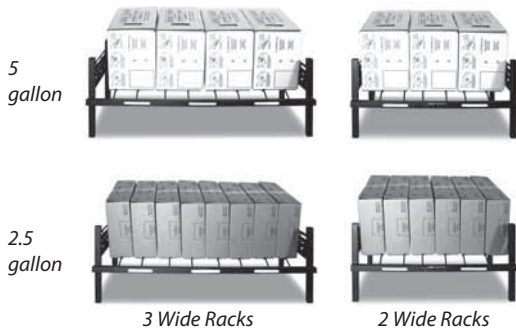

BAG-IN-BOX

Flat Rack System

Designed for vertical and horizontal BIB boxes

Bag-In-Box Size	Vertical Capacity Per Rack Shelf			Horizontal Capacity Per Rack Shelf		
	1-wide	2-wide	3-wide	1-wide	2-wide	3-wide
2.5 gallon boxes	3 boxes	6 boxes	8 boxes	1 box	3 boxes	3 boxes
3 gallon boxes	1 box	4 boxes	6 boxes	1 box	2 boxes	3 boxes
5 gallon boxes	1 box	3 boxes	4 boxes	1 box	2 boxes	3 boxes

The 3 wide rack assembly shown here will accommodate 22 flavors in the same footprint that normally holds 10. Additional pumps or a water system can be mounted on either side.

Item	Description	Dimensions	Top Shelf Item # Dimensions	Riser Pump Mount # Dimensions	Center Pump Mount # Dimensions
15-3227	Rack 1 wide	17" wide 14" high 20" deep	N/A	N/A	N/A
15-3227-KIT	Rack 1 wide with caps and connectors	17" wide 14" high 20" deep	N/A	N/A	N/A
15-3166	Rack 2/3 wide	28" wide 14" high 20" deep	15-3234 15-3234-KIT, shelf & connectors 28" W x 8.5" H x 18" D	15-3241 28" W x 22" H x 1" D	15-3236 28" W x 15.5" H x 18" D
15-3166-KIT	Rack 2/3 wide with caps and connectors	28" wide 14" high 20" deep	15-3234 15-3234-KIT, shelf & connectors 28" W x 8.5" H x 18" D	15-3241 28" W x 22" H x 1" D	15-3236 28" W x 15.5" H x 18" D
15-3226	Rack 3/4 wide	39" wide 14" high 20" deep	15-3235 15-3235-KIT, shelf & connectors 39" W x 8.5" H x 18" D	15-3233 39" W x 22" H x 1" D	15-3240 39" W x 15.5" H x 18" D
15-3226-KIT	Rack 3/4 wide with caps and connectors	39" wide 14" high 20" deep	15-3235 15-3235-KIT, shelf & connectors 39" W x 8.5" H x 18" D	15-3233 39" W x 22" H x 1" D	15-3240 39" W x 15.5" H x 18" D