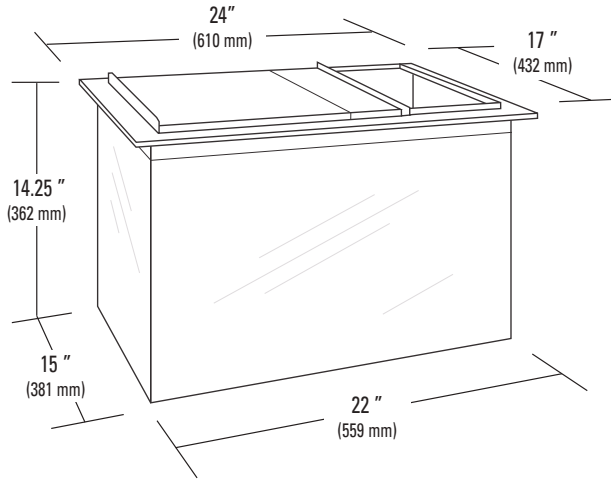

☐ IC 415 Drop In   ☐ IC 421 Drop In   ☐ IC 415 Free Standing   ☐ IC 421 Free Standing

IC 415 Drop In