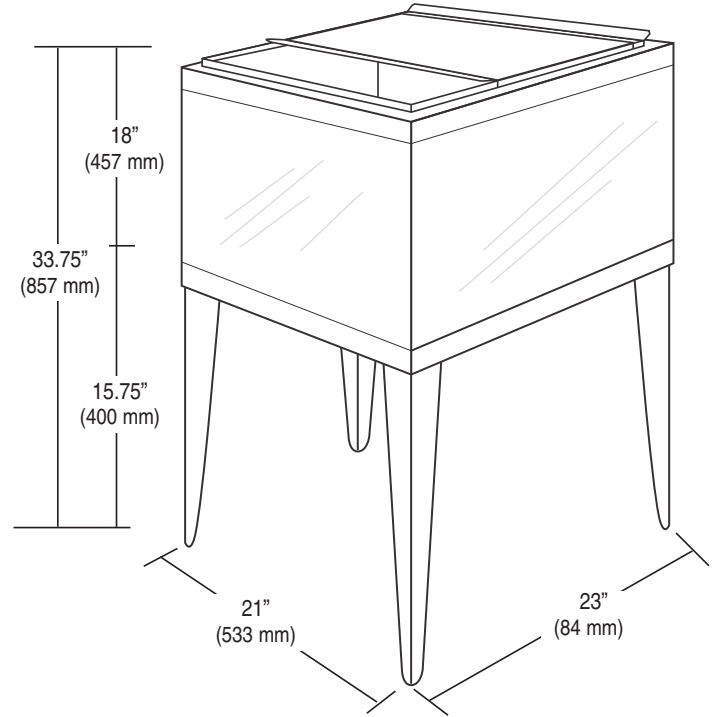

### Dimensions

IC 415 Drop In:

8 Circuit Cold Plate - 22" W x 15" D x 14.25" H  
(559 mm W x 381 mm D x 362 mm H)

IC 421 Drop In:

9 Circuit Cold Plate - 23" W x 21" D x 17.25" H  
(584 mm W x 533 mm D x 438 mm H)

IC 415 Free Standing:

8 Circuit Cold Plate - 22" W x 15" D x 14" H  
(559 mm W x 381 mm D x 356 mm H)

IC 421 Free Standing:

9 Circuit Cold Plate - 23" W x 21" D x 18" H  
(584 mm W x 533 mm D x 457 mm H)