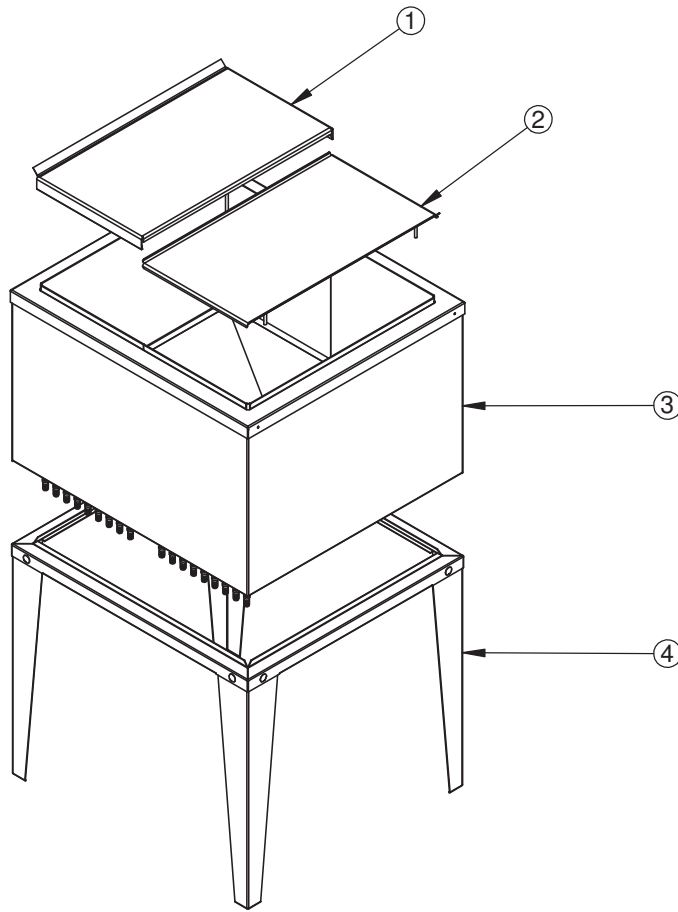

100 FS-2123-9LS ICE CHEST

FS-2123-9LS FREE STANDING ICE CHEST PARTS BREAKDOWN

ITEM	PART NO	DESCRIPTION
1.	20-7729-00	-TOP LID, 2123
2.	20-7728-00	-BOTTOM LID, 2123
3.	FS-2123-9	-FREE STANDING 2123 CHEST WITH 9 CIRCUIT, POSTMIX COLD PLATE
4.	LS-2123-KD	-2123 KNOCK-DOWN LEG STAND