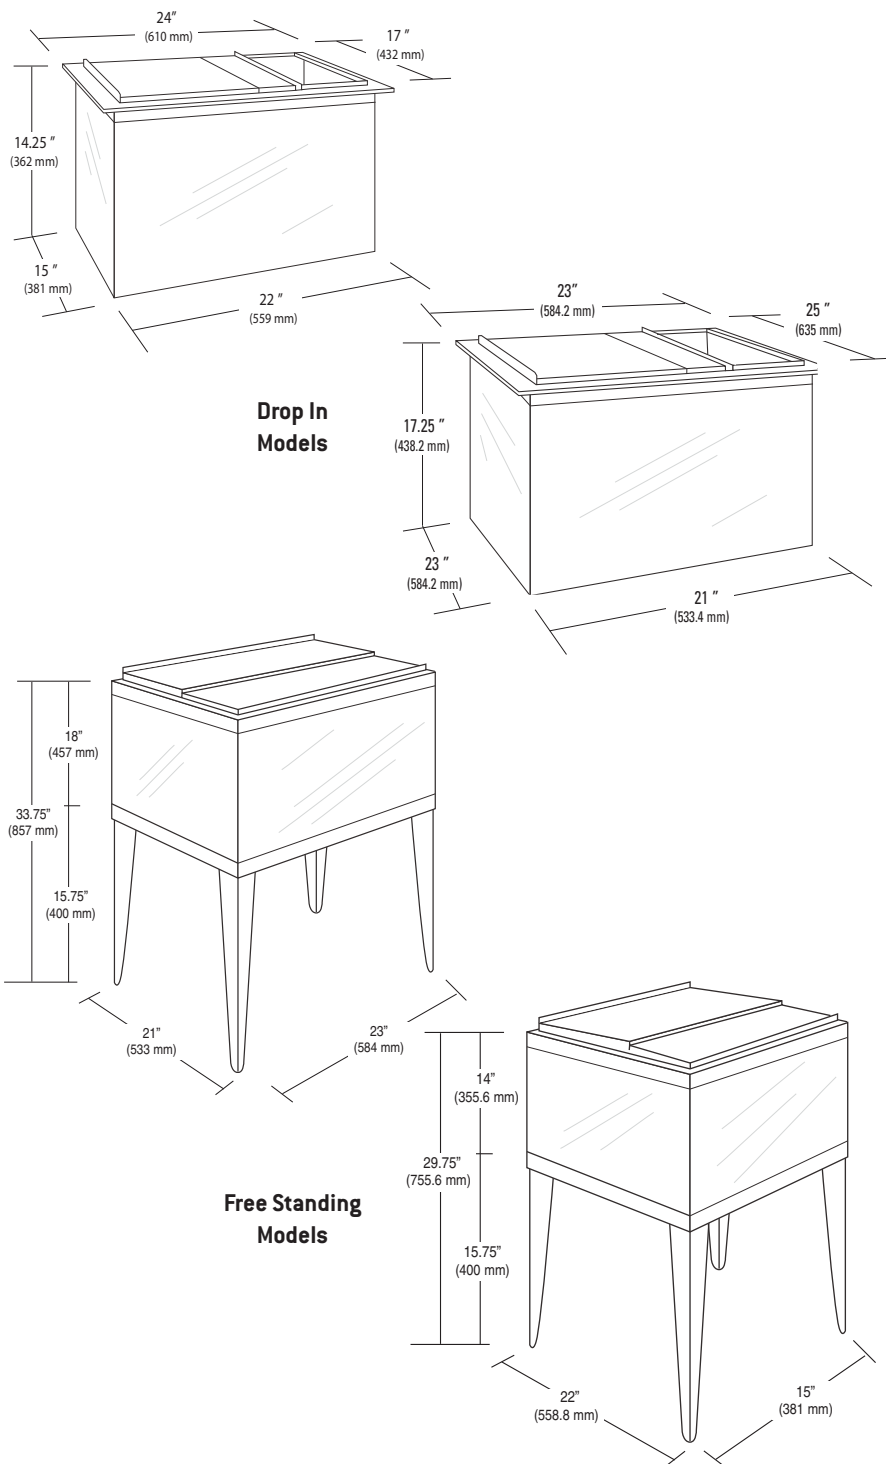

Drop In Ice Chest

Free Standing
Ice Chest

LANCER

lancercorp.com

IC 400 Ice Chests

SPECIFICATIONS

DIMENSIONS

Model 400 Drop In
Width: 22" (559 mm)
Depth: 15" (381 mm)
Height: 14.25" (362 mm)

Model 400 Drop In
Width: 21" (533.4 mm)
Depth: 23" (584.2 mm)
Height: 17.25" (438.2 mm)

Model 400 Free Standing
Width: 15" (381 mm)
Depth: 22" (558.8 mm)
Height: 14" (355.6 mm)

Model 400 Free Standing
Width: 23" (584 mm)
Depth: 21" (533 mm)
Height: 18" (457 mm)

FITTINGS

Counter cut-out should be 1/4" (6.35 mm)
larger than dimensions

ICE CAPACITY

Drop In 15" x 22": 60 lbs (27.2 kg)
Drop In 23" x 21": 100 lbs (45.4 kg)

Free Standing 22" x 15": 60 lbs (27.2 kg)
Free Standing 21" x 23": 100 lbs (45.4 kg)

WEIGHT

Drop In 15" x 22"
Shipping weight: 90 lbs (40.8 kg)
Drop In 23" x 21"
Shipping weight: 114 lbs (51.7 kg)

Free Standing 22" x 15"
Shipping weight: 90 lbs (40.8 kg)
Free Standing 21" x 23"
Shipping weight: 114 lbs (51.7 kg)